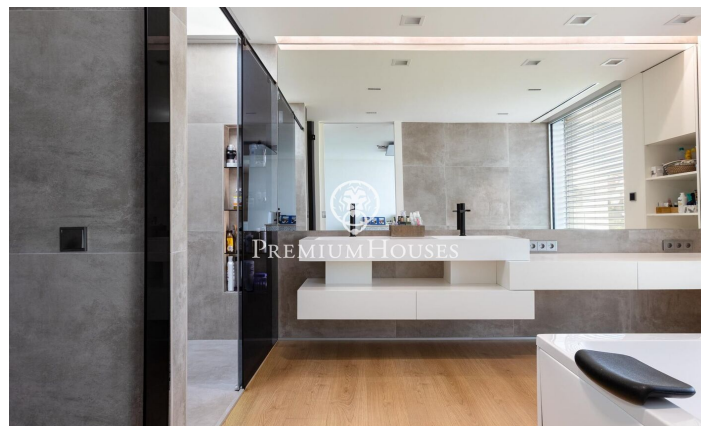

Contact us for more information or to arrange a viewing

Tel: +34 93 798 88 99

info@premiumhouses.com

www.premiumhouses.es