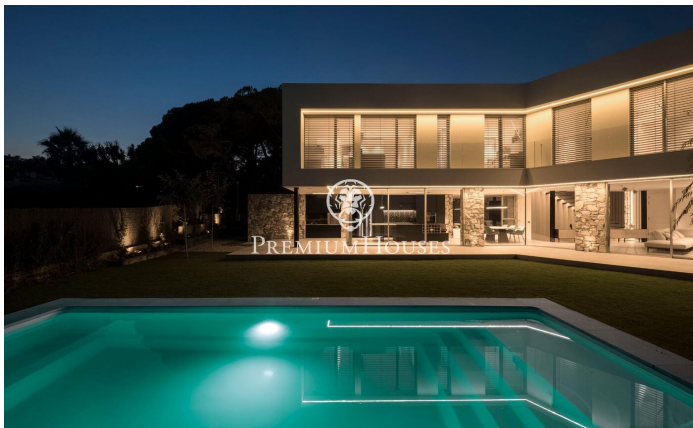

### Teià / Maresme/Barcelona Costa Norte

In one of the quietest areas of Teià, a unique home awaits you, designed for those seeking comfort, style and technology in one space. Set on a large 800 m<sup>2</sup> plot, this detached house of over 400 m<sup>2</sup> has been designed with modern lines and natural materials that give it an elegant and timeless presence. Upon entering, light takes centre stage: the main floor is organised around a large open space that combines the living room with fireplace, the dining room and a designer kitchen equipped with high-quality appliances. This entire level connects directly to the outside, creating perfect continuity with the garden. From here you can enjoy beautiful sea views, and the barbecue area can easily be transformed into an outdoor dining area, ideal for summer gatherings. The sleeping area is located on the first floor. The master suite stands out, a generous space with a dressing room and a private bathroom equipped with a whirlpool bath. The three additional bedrooms, all of a good size, share a full bathroom and offer a comfortable and practical environment for the family. On the lower floor, the property has a garage with space for three cars, a full bathroom and a multipurpose room perfect for a gym, games room or office. The entire home has been designed with efficiency and well...

**2.500.000 €**

500 m<sup>2</sup>  
4 комнаты  
4 ванные комнаты  
800 m<sup>2</sup> земельный участок  
бассейн  
отопление  
вид на море  
кладовая  
камин  
безопасность  
спортзал  
терраса  
балкон  
встроенные шкафы