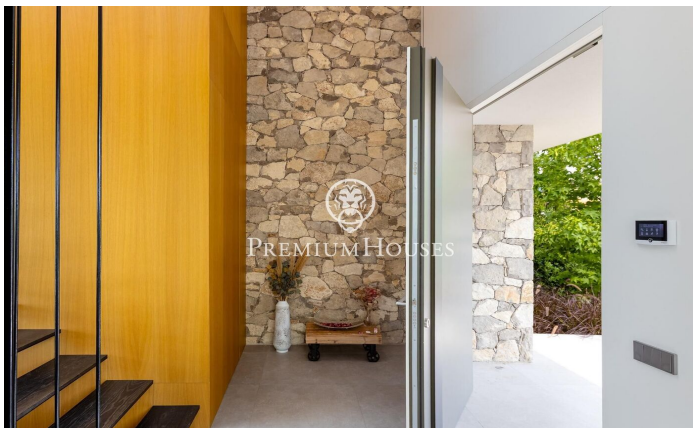

### Teià / Maresme/Barcelona Costa Norte

In one of the quietest areas of Teià, a unique home awaits you, designed for those seeking comfort, style and technology in one space. Set on a large 800 m<sup>2</sup> plot, this detached house of over 400 m<sup>2</sup> has been designed with modern lines and natural materials that give it an elegant and timeless presence. Upon entering, light takes centre stage: the main floor is organised around a large open space that combines the living room with fireplace, the dining room and a designer kitchen equipped with high-quality appliances. This entire level connects directly to the outside, creating perfect continuity with the garden. From here you can enjoy beautiful sea views, and the barbecue area can easily be transformed into an outdoor dining area, ideal for summer gatherings. The sleeping area is located on the first floor. The master suite stands out, a generous space with a dressing room and a private bathroom equipped with a whirlpool bath. The three additional bedrooms, all of a good size, share a full bathroom and offer a comfortable and practical environment for the family. On the lower floor, the property has a garage with space for three cars, a full bathroom and a multipurpose room perfect for a gym, games room or office. The entire home has been designed with efficiency and well...

**2.500.000 €**

500 m<sup>2</sup>  
4 комнаты  
4 ванные комнаты  
800 m<sup>2</sup> земельный участок  
бассейн  
отопление  
вид на море  
кладовая  
камин  
безопасность  
спортзал  
терраса  
балкон  
встроенные шкафы