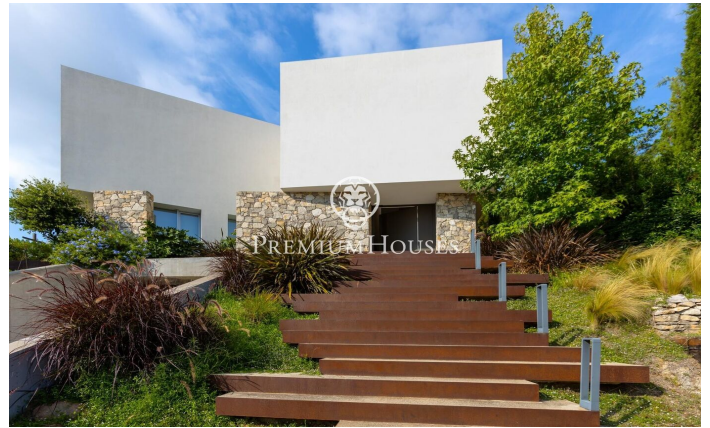

## Spectacular detached house in Teià with sea views

Ref: PH103679

### Teià / Maresme/Barcelona Costa Norte

In one of the quietest areas of Teià, a unique home awaits you, designed for those seeking comfort, style and technology in one space. Set on a large 800 m<sup>2</sup> plot, this detached house of over 400 m<sup>2</sup> has been designed with modern lines and natural materials that give it an elegant and timeless presence. Upon entering, light takes centre stage: the main floor is organised around a large open space that combines the living room with fireplace, the dining room and a designer kitchen equipped with high-quality appliances. This entire level connects directly to the outside, creating perfect continuity with the garden. From here you can enjoy beautiful sea views, and the barbecue area can easily be transformed into an outdoor dining area, ideal for summer gatherings. The sleeping area is located on the first floor. The master suite stands out, a generous space with a dressing room and a private bathroom equipped with a whirlpool bath. The three additional bedrooms, all of a good size, share a full bathroom and offer a comfortable and practical environment for the family. On the lower floor, the property has a garage with space for three cars, a full bathroom and a multipurpose room perfect for a gym, games room or office. The entire home has been designed with efficiency and well...

**2.500.000 €**

500 m<sup>2</sup>  
4 комнаты  
4 ванные комнаты  
800 m<sup>2</sup> земельный участок  
бассейн  
отопление  
вид на море  
кладовая  
камин  
безопасность  
спортзал  
терраса  
балкон  
встроенные шкафы