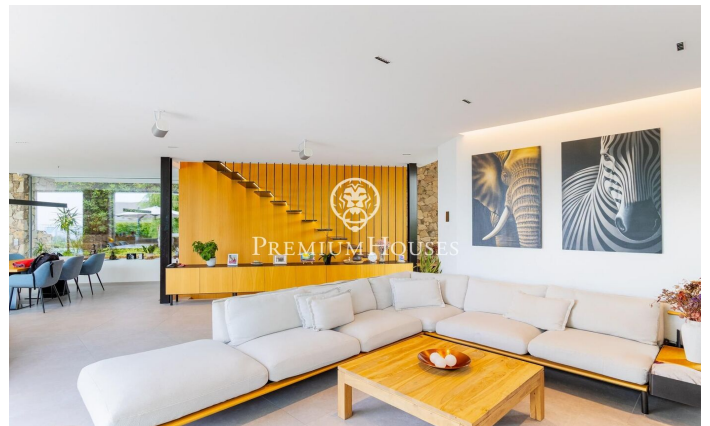

Contact us for more information or to arrange a viewing

Tel: +34 93 798 88 99

info@premiumhouses.com

www.premiumhouses.es