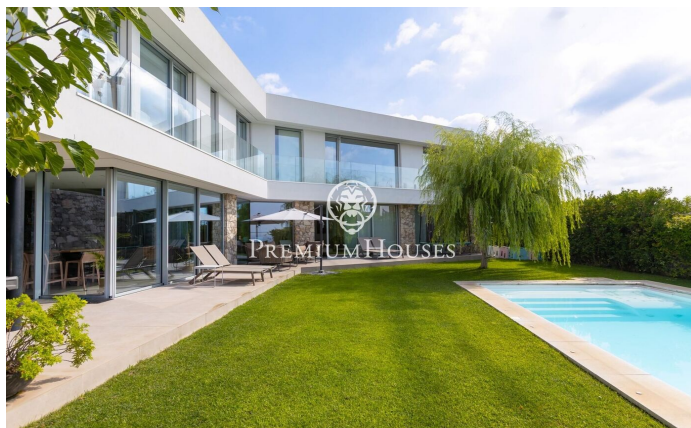

### Teià / Maresme/Barcelona Costa Norte

In one of the quietest areas of Teià, a unique home awaits you, designed for those seeking comfort, style and technology in one space. Set on a large 800 m<sup>2</sup> plot, this detached house of over 400 m<sup>2</sup> has been designed with modern lines and natural materials that give it an elegant and timeless presence. Upon entering, light takes centre stage: the main floor is organised around a large open space that combines the living room with fireplace, the dining room and a designer kitchen equipped with high-quality appliances. This entire level connects directly to the outside, creating perfect continuity with the garden. From here you can enjoy beautiful sea views, and the barbecue area can easily be transformed into an outdoor dining area, ideal for summer gatherings. The sleeping area is located on the first floor. The master suite stands out, a generous space with a dressing room and a private bathroom equipped with a whirlpool bath. The three additional bedrooms, all of a good size, share a full bathroom and offer a comfortable and practical environment for the family. On the lower floor, the property has a garage with space for three cars, a full bathroom and a multipurpose room perfect for a gym, games room or office. The entire home has been designed with efficiency and well...

**2.500.000 €**

500 m<sup>2</sup>  
4 комнаты  
4 ванные комнаты  
800 m<sup>2</sup> земельный участок  
бассейн  
отопление  
вид на море  
кладовая  
камин  
безопасность  
спортзал  
терраса  
балкон  
встроенные шкафы