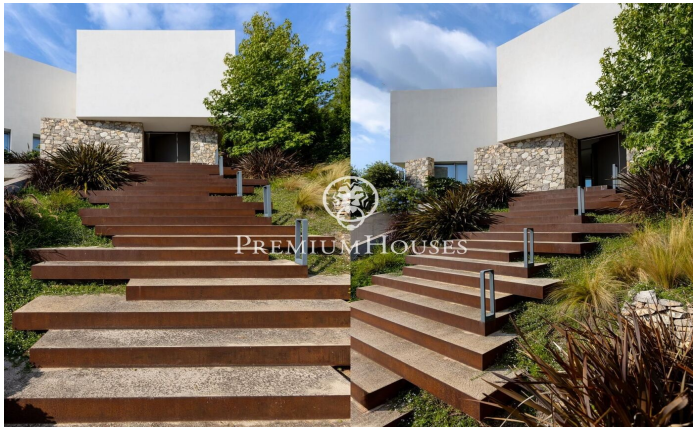

### Teià / Maresme/Barcelona Costa Norte

In one of the quietest areas of Teià, a unique home awaits you, designed for those seeking comfort, style and technology in one space. Set on a large 800 m<sup>2</sup> plot, this detached house of over 400 m<sup>2</sup> has been designed with modern lines and natural materials that give it an elegant and timeless presence. Upon entering, light takes centre stage: the main floor is organised around a large open space that combines the living room with fireplace, the dining room and a designer kitchen equipped with high-quality appliances. This entire level connects directly to the outside, creating perfect continuity with the garden. From here you can enjoy beautiful sea views, and the barbecue area can easily be transformed into an outdoor dining area, ideal for summer gatherings. The sleeping area is located on the first floor. The master suite stands out, a generous space with a dressing room and a private bathroom equipped with a whirlpool bath. The three additional bedrooms, all of a good size, share a full bathroom and offer a comfortable and practical environment for the family. On the lower floor, the property has a garage with space for three cars, a full bathroom and a multipurpose room perfect for a gym, games room or office. The entire home has been designed with efficiency and well...

**2.500.000 €**

500 m<sup>2</sup>  
4 комнаты  
4 ванные комнаты  
800 m<sup>2</sup> земельный участок  
бассейн  
отопление  
вид на море  
кладовая  
камин  
безопасность  
спортзал  
терраса  
балкон  
встроенные шкафы