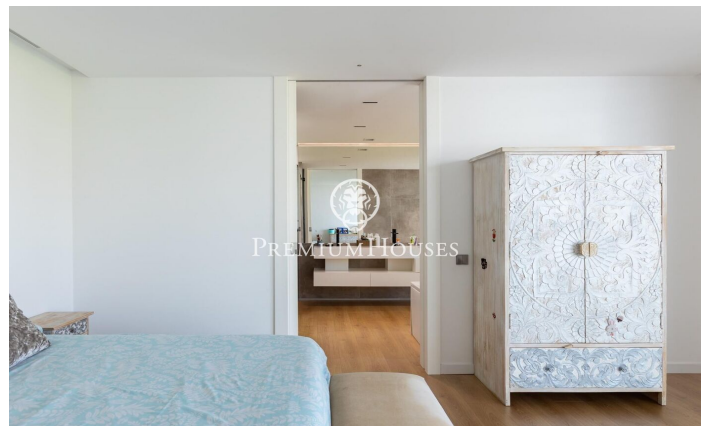

Contact us for more information or to arrange a viewing

Tel: +34 93 798 88 99

info@premiumhouses.com

www.premiumhouses.es