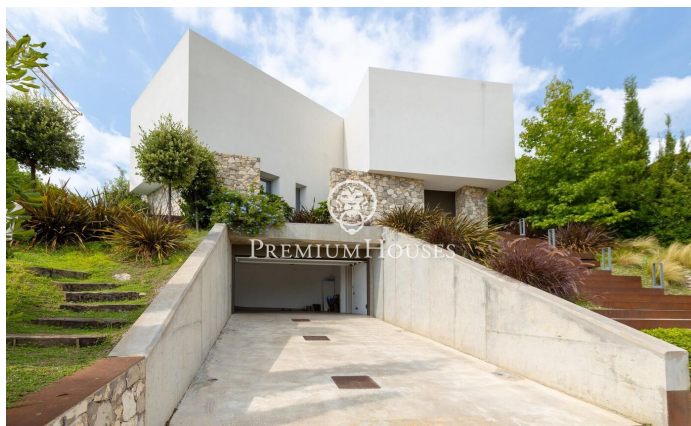

### Teià / Maresme/Barcelona Costa Norte

In one of the quietest areas of Teià, a unique home awaits you, designed for those seeking comfort, style and technology in one space. Set on a large 800 m<sup>2</sup> plot, this detached house of over 400 m<sup>2</sup> has been designed with modern lines and natural materials that give it an elegant and timeless presence. Upon entering, light takes centre stage: the main floor is organised around a large open space that combines the living room with fireplace, the dining room and a designer kitchen equipped with high-quality appliances. This entire level connects directly to the outside, creating perfect continuity with the garden. From here you can enjoy beautiful sea views, and the barbecue area can easily be transformed into an outdoor dining area, ideal for summer gatherings. The sleeping area is located on the first floor. The master suite stands out, a generous space with a dressing room and a private bathroom equipped with a whirlpool bath. The three additional bedrooms, all of a good size, share a full bathroom and offer a comfortable and practical environment for the family. On the lower floor, the property has a garage with space for three cars, a full bathroom and a multipurpose room perfect for a gym, games room or office. The entire home has been designed with efficiency and well...

**2.500.000 €**

500 m<sup>2</sup>  
4 комнаты  
4 ванные комнаты  
800 m<sup>2</sup> земельный участок  
бассейн  
отопление  
вид на море  
кладовая  
камин  
безопасность  
спортзал  
терраса  
балкон  
встроенные шкафы