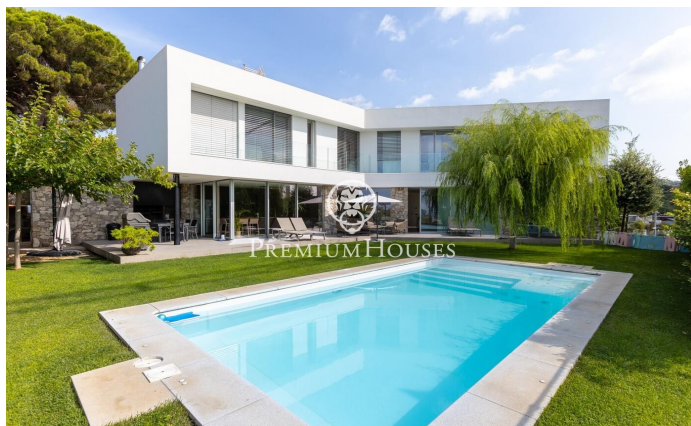

### Teià / Maresme/Barcelona Costa Norte

In one of the quietest areas of Teià, a unique home awaits you, designed for those seeking comfort, style and technology in one space. Set on a large 800 m<sup>2</sup> plot, this detached house of over 400 m<sup>2</sup> has been designed with modern lines and natural materials that give it an elegant and timeless presence. Upon entering, light takes centre stage: the main floor is organised around a large open space that combines the living room with fireplace, the dining room and a designer kitchen equipped with high-quality appliances. This entire level connects directly to the outside, creating perfect continuity with the garden. From here you can enjoy beautiful sea views, and the barbecue area can easily be transformed into an outdoor dining area, ideal for summer gatherings. The sleeping area is located on the first floor. The master suite stands out, a generous space with a dressing room and a private bathroom equipped with a whirlpool bath. The three additional bedrooms, all of a good size, share a full bathroom and offer a comfortable and practical environment for the family. On the lower floor, the property has a garage with space for three cars, a full bathroom and a multipurpose room perfect for a gym, games room or office. The entire home has been designed with efficiency and well...

**2.500.000 €**

500 m<sup>2</sup>  
4 комнаты  
4 ванные комнаты  
800 m<sup>2</sup> земельный участок  
бассейн  
отопление  
вид на море  
кладовая  
камин  
безопасность  
спортзал  
терраса  
балкон  
встроенные шкафы