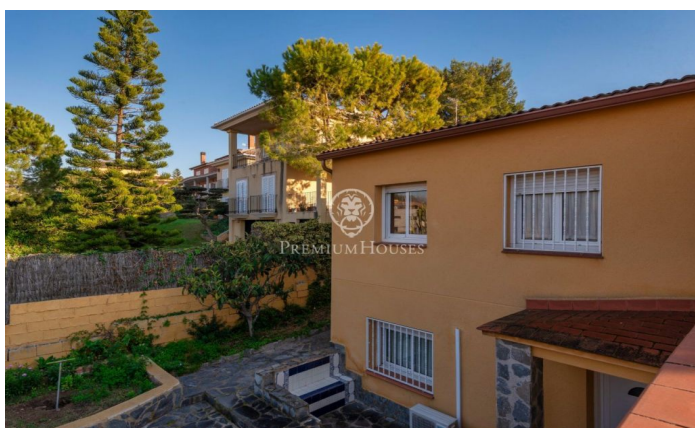

Contact us for more information or to arrange a viewing

Tel: +34 93 809 72 40

sitges@premiumhouses.com

www.premiumhouses.es