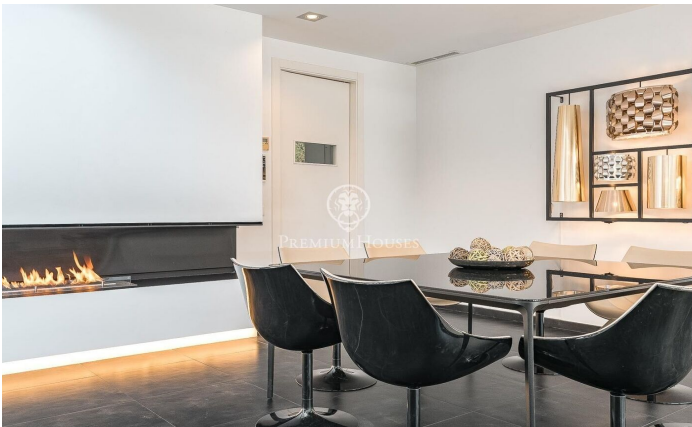

### Sant Cugat del Vallés / Barcelona

This stunning contemporary-style residence is located in one of the most peaceful and verdant areas of Valldoreix, offering a lifestyle defined by design and privacy. Spanning over 600 sqm, the property unfolds across four levels connected by a convenient elevator, harmoniously integrating with a landscaped plot designed for relaxation. On the main floor, the spectacular double-height living and dining room captivates with its brightness, thanks to large floor-to-ceiling windows that lead directly to the porch and pool area. A minimalist fireplace anchors the room, adding warmth to an open-plan space that flows into a high-end modern kitchen, featuring a central island and a daily breakfast area. This level is completed by an office—perfect for remote work—and a guest powder room. The sleeping quarters are organized on the upper floors to ensure maximum tranquility. The first level houses three double en-suite bedrooms, all with high-quality full bathrooms and built-in wardrobes. Meanwhile, the top floor is entirely dedicated to the master suite: an authentic luxury sanctuary featuring a walk-in closet, a private lounge, a bathroom with a designer freestanding tub, and access to a private sun terrace with privileged views. The outdoor space has been meticulously designed, h...

лифт

телефон

безопасность

спортзал

стоянка

терраса

балкон

встроенные шкафы