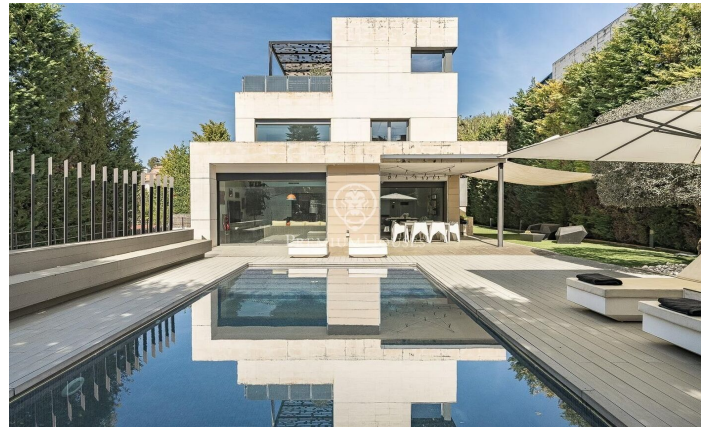

### Sant Cugat del Vallés / Barcelona

This stunning contemporary-style residence is located in one of the most peaceful and verdant areas of Valldoreix, offering a lifestyle defined by design and privacy. Spanning over 600 sqm, the property unfolds across four levels connected by a convenient elevator, harmoniously integrating with a landscaped plot designed for relaxation. On the main floor, the spectacular double-height living and dining room captivates with its brightness, thanks to large floor-to-ceiling windows that lead directly to the porch and pool area. A minimalist fireplace anchors the room, adding warmth to an open-plan space that flows into a high-end modern kitchen, featuring a central island and a daily breakfast area. This level is completed by an office—perfect for remote work—and a guest powder room. The sleeping quarters are organized on the upper floors to ensure maximum tranquility. The first level houses three double en-suite bedrooms, all with high-quality full bathrooms and built-in wardrobes. Meanwhile, the top floor is entirely dedicated to the master suite: an authentic luxury sanctuary featuring a walk-in closet, a private lounge, a bathroom with a designer freestanding tub, and access to a private sun terrace with privileged views. The outdoor space has been meticulously designed, h...

лифт

телефон

безопасность

спортзал

стоянка

терраса

балкон

встроенные шкафы