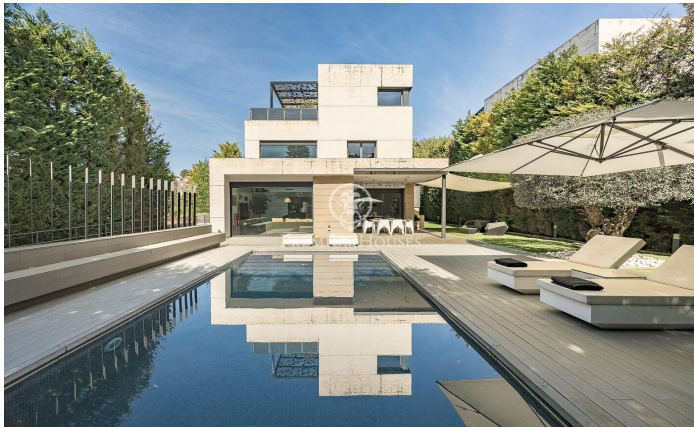

### Sant Cugat del Vallés / Barcelona

This stunning contemporary-style residence is located in one of the most peaceful and verdant areas of Valldoreix, offering a lifestyle defined by design and privacy. Spanning over 600 sqm, the property unfolds across four levels connected by a convenient elevator, harmoniously integrating with a landscaped plot designed for relaxation. On the main floor, the spectacular double-height living and dining room captivates with its brightness, thanks to large floor-to-ceiling windows that lead directly to the porch and pool area. A minimalist fireplace anchors the room, adding warmth to an open-plan space that flows into a high-end modern kitchen, featuring a central island and a daily breakfast area. This level is completed by an office—perfect for remote work—and a guest powder room. The sleeping quarters are organized on the upper floors to ensure maximum tranquility. The first level houses three double en-suite bedrooms, all with high-quality full bathrooms and built-in wardrobes. Meanwhile, the top floor is entirely dedicated to the master suite: an authentic luxury sanctuary featuring a walk-in closet, a private lounge, a bathroom with a designer freestanding tub, and access to a private sun terrace with privileged views. The outdoor space has been meticulously designed, h...

лифт

телефон

безопасность

спортзал

стоянка

терраса

балкон

встроенные шкафы