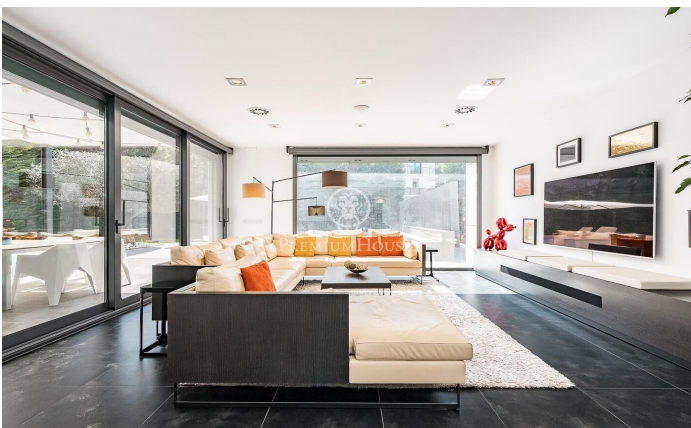

### Sant Cugat del Vallés / Barcelona

This stunning contemporary-style residence is located in one of the most peaceful and verdant areas of Valldoreix, offering a lifestyle defined by design and privacy. Spanning over 600 sqm, the property unfolds across four levels connected by a convenient elevator, harmoniously integrating with a landscaped plot designed for relaxation. On the main floor, the spectacular double-height living and dining room captivates with its brightness, thanks to large floor-to-ceiling windows that lead directly to the porch and pool area. A minimalist fireplace anchors the room, adding warmth to an open-plan space that flows into a high-end modern kitchen, featuring a central island and a daily breakfast area. This level is completed by an office—perfect for remote work—and a guest powder room. The sleeping quarters are organized on the upper floors to ensure maximum tranquility. The first level houses three double en-suite bedrooms, all with high-quality full bathrooms and built-in wardrobes. Meanwhile, the top floor is entirely dedicated to the master suite: an authentic luxury sanctuary featuring a walk-in closet, a private lounge, a bathroom with a designer freestanding tub, and access to a private sun terrace with privileged views. The outdoor space has been meticulously designed, h...

лифт

телефон

безопасность

спортзал

стоянка

терраса

балкон

встроенные шкафы