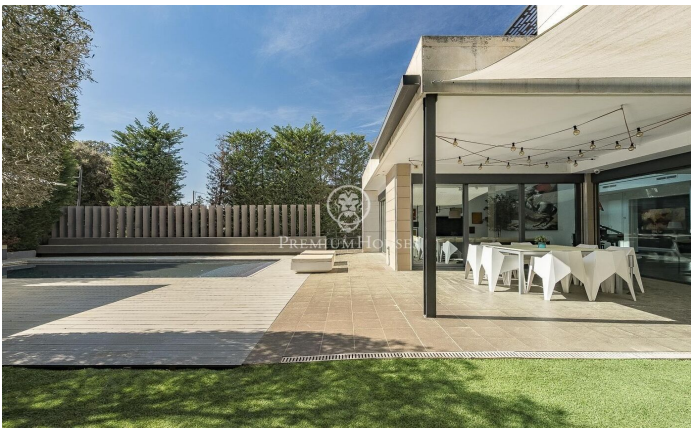

### Sant Cugat del Vallés / Barcelona

This stunning contemporary-style residence is located in one of the most peaceful and verdant areas of Valldoreix, offering a lifestyle defined by design and privacy. Spanning over 600 sqm, the property unfolds across four levels connected by a convenient elevator, harmoniously integrating with a landscaped plot designed for relaxation. On the main floor, the spectacular double-height living and dining room captivates with its brightness, thanks to large floor-to-ceiling windows that lead directly to the porch and pool area. A minimalist fireplace anchors the room, adding warmth to an open-plan space that flows into a high-end modern kitchen, featuring a central island and a daily breakfast area. This level is completed by an office—perfect for remote work—and a guest powder room. The sleeping quarters are organized on the upper floors to ensure maximum tranquility. The first level houses three double en-suite bedrooms, all with high-quality full bathrooms and built-in wardrobes. Meanwhile, the top floor is entirely dedicated to the master suite: an authentic luxury sanctuary featuring a walk-in closet, a private lounge, a bathroom with a designer freestanding tub, and access to a private sun terrace with privileged views. The outdoor space has been meticulously designed, h...

лифт

телефон

безопасность

спортзал

стоянка

терраса

балкон

встроенные шкафы