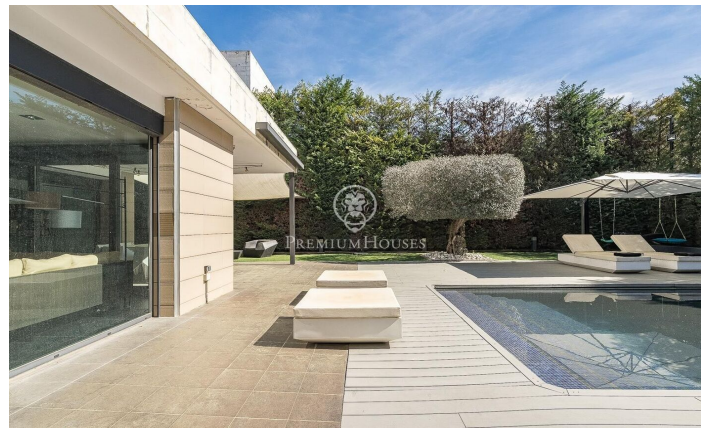

### Sant Cugat del Vallés / Barcelona

This stunning contemporary-style residence is located in one of the most peaceful and verdant areas of Valldoreix, offering a lifestyle defined by design and privacy. Spanning over 600 sqm, the property unfolds across four levels connected by a convenient elevator, harmoniously integrating with a landscaped plot designed for relaxation. On the main floor, the spectacular double-height living and dining room captivates with its brightness, thanks to large floor-to-ceiling windows that lead directly to the porch and pool area. A minimalist fireplace anchors the room, adding warmth to an open-plan space that flows into a high-end modern kitchen, featuring a central island and a daily breakfast area. This level is completed by an office—perfect for remote work—and a guest powder room. The sleeping quarters are organized on the upper floors to ensure maximum tranquility. The first level houses three double en-suite bedrooms, all with high-quality full bathrooms and built-in wardrobes. Meanwhile, the top floor is entirely dedicated to the master suite: an authentic luxury sanctuary featuring a walk-in closet, a private lounge, a bathroom with a designer freestanding tub, and access to a private sun terrace with privileged views. The outdoor space has been meticulously designed, h...

лифт

телефон

безопасность

спортзал

стоянка

терраса

балкон

встроенные шкафы