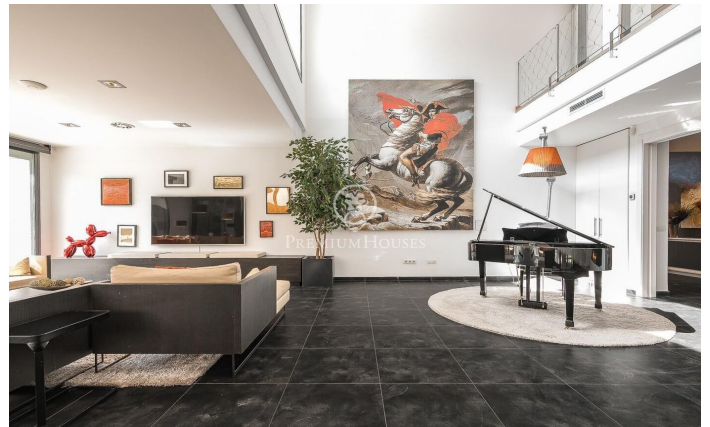

### Sant Cugat del Vallés / Barcelona

This stunning contemporary-style residence is located in one of the most peaceful and verdant areas of Valldoreix, offering a lifestyle defined by design and privacy. Spanning over 600 sqm, the property unfolds across four levels connected by a convenient elevator, harmoniously integrating with a landscaped plot designed for relaxation. On the main floor, the spectacular double-height living and dining room captivates with its brightness, thanks to large floor-to-ceiling windows that lead directly to the porch and pool area. A minimalist fireplace anchors the room, adding warmth to an open-plan space that flows into a high-end modern kitchen, featuring a central island and a daily breakfast area. This level is completed by an office—perfect for remote work—and a guest powder room. The sleeping quarters are organized on the upper floors to ensure maximum tranquility. The first level houses three double en-suite bedrooms, all with high-quality full bathrooms and built-in wardrobes. Meanwhile, the top floor is entirely dedicated to the master suite: an authentic luxury sanctuary featuring a walk-in closet, a private lounge, a bathroom with a designer freestanding tub, and access to a private sun terrace with privileged views. The outdoor space has been meticulously designed, h...

лифт

телефон

безопасность

спортзал

стоянка

терраса

балкон

встроенные шкафы