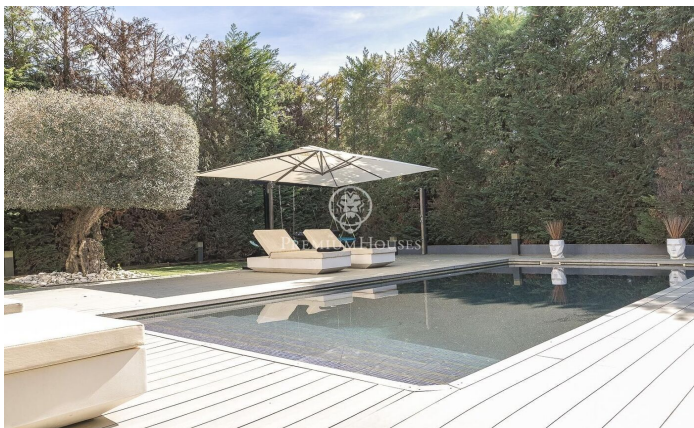

### Sant Cugat del Vallés / Barcelona

This stunning contemporary-style residence is located in one of the most peaceful and verdant areas of Valldoreix, offering a lifestyle defined by design and privacy. Spanning over 600 sqm, the property unfolds across four levels connected by a convenient elevator, harmoniously integrating with a landscaped plot designed for relaxation. On the main floor, the spectacular double-height living and dining room captivates with its brightness, thanks to large floor-to-ceiling windows that lead directly to the porch and pool area. A minimalist fireplace anchors the room, adding warmth to an open-plan space that flows into a high-end modern kitchen, featuring a central island and a daily breakfast area. This level is completed by an office—perfect for remote work—and a guest powder room. The sleeping quarters are organized on the upper floors to ensure maximum tranquility. The first level houses three double en-suite bedrooms, all with high-quality full bathrooms and built-in wardrobes. Meanwhile, the top floor is entirely dedicated to the master suite: an authentic luxury sanctuary featuring a walk-in closet, a private lounge, a bathroom with a designer freestanding tub, and access to a private sun terrace with privileged views. The outdoor space has been meticulously designed, h...

лифт

телефон

безопасность

спортзал

стоянка

терраса

балкон

встроенные шкафы