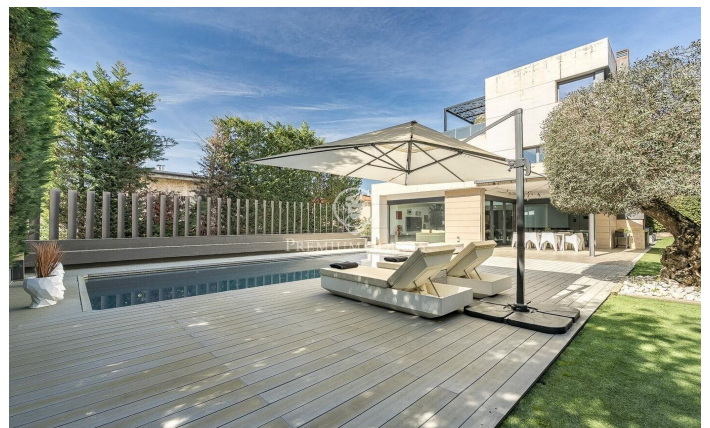

### Sant Cugat del Vallés / Barcelona

This stunning contemporary-style residence is located in one of the most peaceful and verdant areas of Valldoreix, offering a lifestyle defined by design and privacy. Spanning over 600 sqm, the property unfolds across four levels connected by a convenient elevator, harmoniously integrating with a landscaped plot designed for relaxation. On the main floor, the spectacular double-height living and dining room captivates with its brightness, thanks to large floor-to-ceiling windows that lead directly to the porch and pool area. A minimalist fireplace anchors the room, adding warmth to an open-plan space that flows into a high-end modern kitchen, featuring a central island and a daily breakfast area. This level is completed by an office—perfect for remote work—and a guest powder room. The sleeping quarters are organized on the upper floors to ensure maximum tranquility. The first level houses three double en-suite bedrooms, all with high-quality full bathrooms and built-in wardrobes. Meanwhile, the top floor is entirely dedicated to the master suite: an authentic luxury sanctuary featuring a walk-in closet, a private lounge, a bathroom with a designer freestanding tub, and access to a private sun terrace with privileged views. The outdoor space has been meticulously designed, h...

лифт

телефон

безопасность

спортзал

стоянка

терраса

балкон

встроенные шкафы