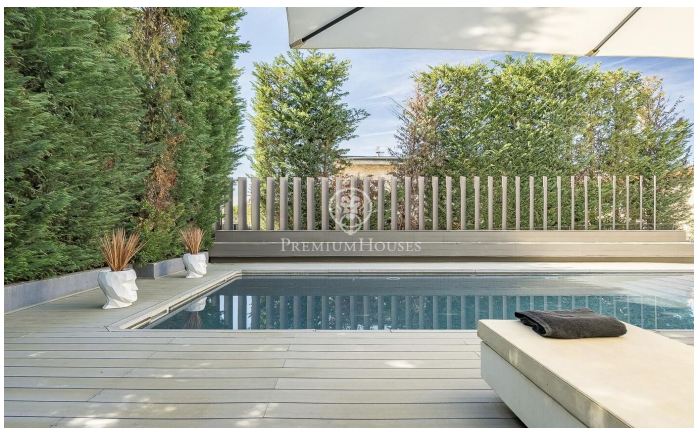

### Sant Cugat del Vallés / Barcelona

This stunning contemporary-style residence is located in one of the most peaceful and verdant areas of Valldoreix, offering a lifestyle defined by design and privacy. Spanning over 600 sqm, the property unfolds across four levels connected by a convenient elevator, harmoniously integrating with a landscaped plot designed for relaxation. On the main floor, the spectacular double-height living and dining room captivates with its brightness, thanks to large floor-to-ceiling windows that lead directly to the porch and pool area. A minimalist fireplace anchors the room, adding warmth to an open-plan space that flows into a high-end modern kitchen, featuring a central island and a daily breakfast area. This level is completed by an office—perfect for remote work—and a guest powder room. The sleeping quarters are organized on the upper floors to ensure maximum tranquility. The first level houses three double en-suite bedrooms, all with high-quality full bathrooms and built-in wardrobes. Meanwhile, the top floor is entirely dedicated to the master suite: an authentic luxury sanctuary featuring a walk-in closet, a private lounge, a bathroom with a designer freestanding tub, and access to a private sun terrace with privileged views. The outdoor space has been meticulously designed, h...

лифт

телефон

безопасность

спортзал

стоянка

терраса

балкон

встроенные шкафы