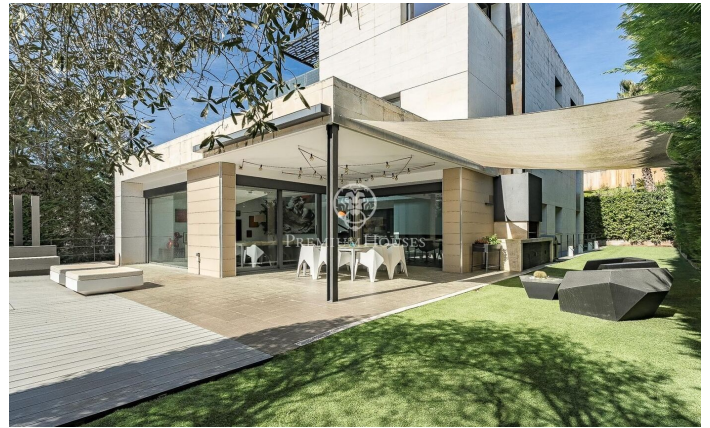

### Sant Cugat del Vallés / Barcelona

This stunning contemporary-style residence is located in one of the most peaceful and verdant areas of Valldoreix, offering a lifestyle defined by design and privacy. Spanning over 600 sqm, the property unfolds across four levels connected by a convenient elevator, harmoniously integrating with a landscaped plot designed for relaxation. On the main floor, the spectacular double-height living and dining room captivates with its brightness, thanks to large floor-to-ceiling windows that lead directly to the porch and pool area. A minimalist fireplace anchors the room, adding warmth to an open-plan space that flows into a high-end modern kitchen, featuring a central island and a daily breakfast area. This level is completed by an office—perfect for remote work—and a guest powder room. The sleeping quarters are organized on the upper floors to ensure maximum tranquility. The first level houses three double en-suite bedrooms, all with high-quality full bathrooms and built-in wardrobes. Meanwhile, the top floor is entirely dedicated to the master suite: an authentic luxury sanctuary featuring a walk-in closet, a private lounge, a bathroom with a designer freestanding tub, and access to a private sun terrace with privileged views. The outdoor space has been meticulously designed, h...

лифт

телефон

безопасность

спортзал

стоянка

терраса

балкон

встроенные шкафы