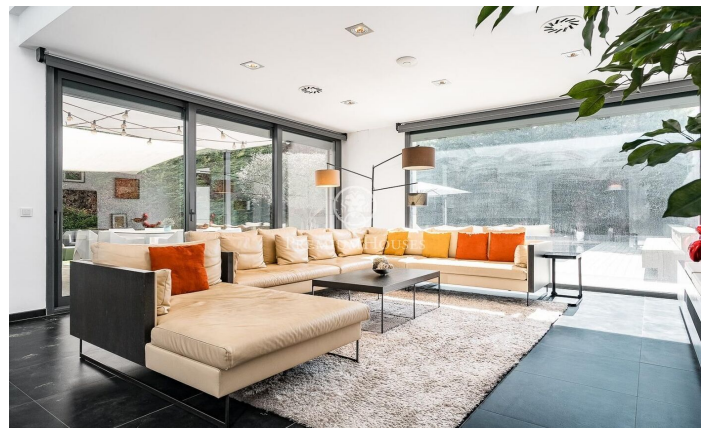

### Sant Cugat del Vallés / Barcelona

This stunning contemporary-style residence is located in one of the most peaceful and verdant areas of Valldoreix, offering a lifestyle defined by design and privacy. Spanning over 600 sqm, the property unfolds across four levels connected by a convenient elevator, harmoniously integrating with a landscaped plot designed for relaxation. On the main floor, the spectacular double-height living and dining room captivates with its brightness, thanks to large floor-to-ceiling windows that lead directly to the porch and pool area. A minimalist fireplace anchors the room, adding warmth to an open-plan space that flows into a high-end modern kitchen, featuring a central island and a daily breakfast area. This level is completed by an office—perfect for remote work—and a guest powder room. The sleeping quarters are organized on the upper floors to ensure maximum tranquility. The first level houses three double en-suite bedrooms, all with high-quality full bathrooms and built-in wardrobes. Meanwhile, the top floor is entirely dedicated to the master suite: an authentic luxury sanctuary featuring a walk-in closet, a private lounge, a bathroom with a designer freestanding tub, and access to a private sun terrace with privileged views. The outdoor space has been meticulously designed, h...

лифт

телефон

безопасность

спортзал

стоянка

терраса

балкон

встроенные шкафы