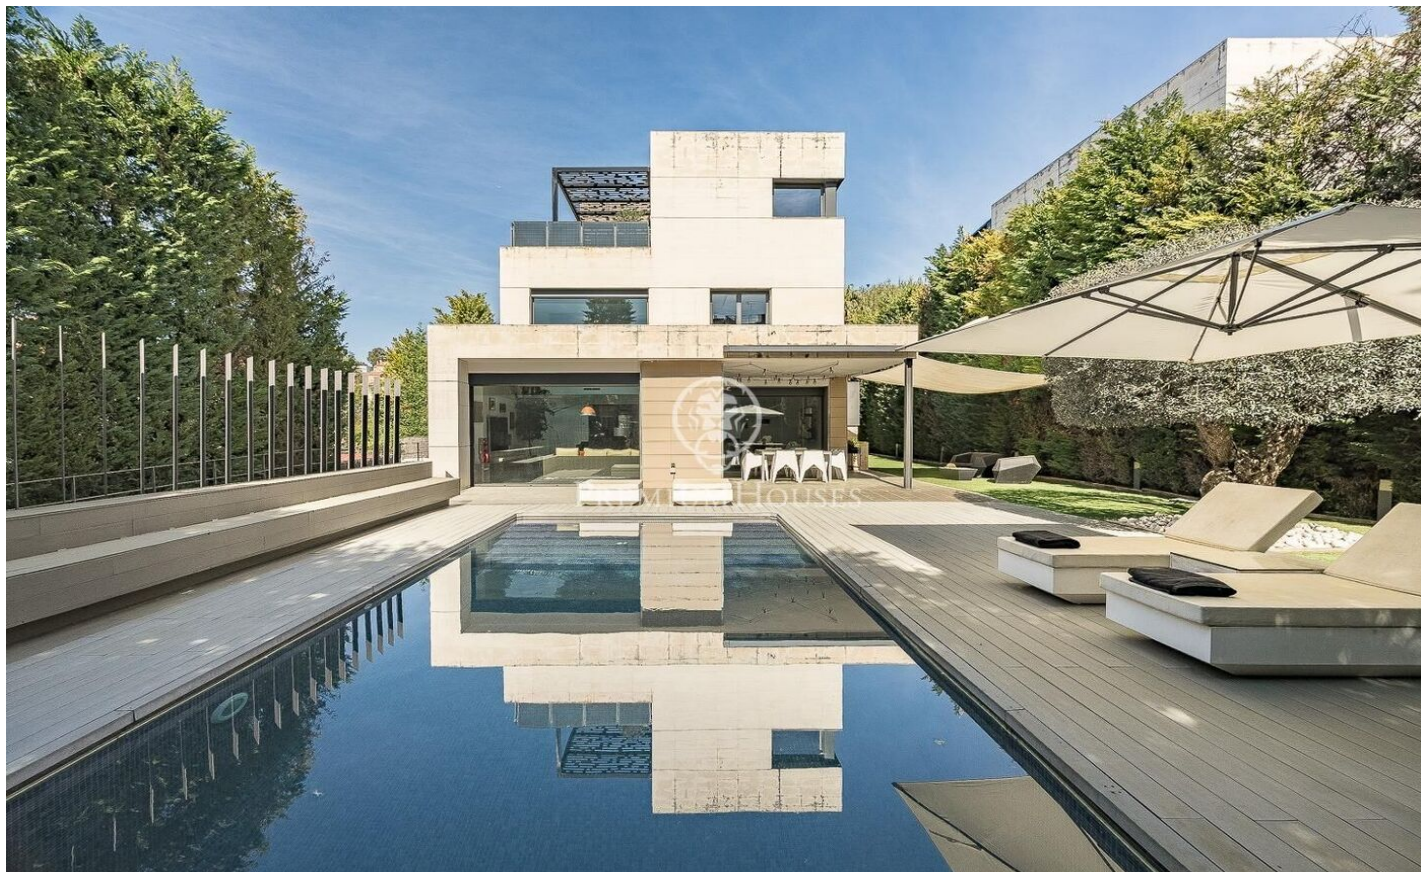

## Spectacular 600 sqm contemporary chalet in Valldoreix

Ref: P-017910

### Sant Cugat del Vallés / Barcelona

This stunning contemporary-style residence is located in one of the most peaceful and verdant areas of Valldoreix, offering a lifestyle defined by design and privacy. Spanning over 600 sqm, the property unfolds across four levels connected by a convenient elevator, harmoniously integrating with a landscaped plot designed for relaxation. On the main floor, the spectacular double-height living and dining room captivates with its brightness, thanks to large floor-to-ceiling windows that lead directly to the porch and pool area. A minimalist fireplace anchors the room, adding warmth to an open-plan space that flows into a high-end modern kitchen, featuring a central island and a daily breakfast area. This level is completed by an office—perfect for remote work—and a guest powder room. The sleeping quarters are organized on the upper floors to ensure maximum tranquility. The first level houses three double en-suite bedrooms, all with high-quality full bathrooms and built-in wardrobes. Meanwhile, the top floor is entirely dedicated to the master suite: an authentic luxury sanctuary featuring a walk-in closet, a private lounge, a bathroom with a designer freestanding tub, and access to a private sun terrace with privileged views. The outdoor space has been meticulously designed, h...