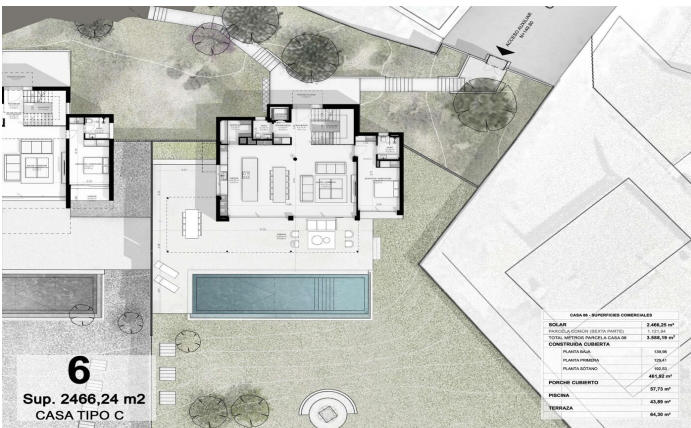

Exclusive new build houses with frontal sea views

Ref: PH102987

Sant Andreu de Llaveneres / Maresme/Barcelona Costa Norte

We present the most exclusive private residential complex with sea views in Sant Andreu de Llaveneres. Luxury and discretion define it! Discover the only luxury residential complex located in a private gated community, with stunning sea views. Located just five minutes from the charming village of Sant Andreu de Llaveneres, these properties are the perfect retreat for those seeking tranquillity and elegance. Sant Andreu de Llaveneres is a privileged town, famous for its microclimate that makes it a perfect place to enjoy the sun all year round. Here you will find first-class golf courses, the exclusive El Balis yacht harbour, as well as tennis and paddle tennis clubs to satisfy the most demanding. In addition, its varied gastronomic offer will allow you to enjoy a unique culinary experience. And best of all, you are only 30 minutes away from Barcelona, where you can enjoy its rich cultural and gastronomic offer. Don't miss the opportunity to live in a place where luxury and nature meet! With a total surface area of 19.810m², this residential complex of 6 single-family houses, each with a private garden and spectacular sea views. On entering the complex, we are greeted by a pleasant stroll through magnificent trees and low maintenance Mediterranean vegetation that leads direct...

лифт

телефон

безопасность

спортзал

стоянка

встроенные шкафы

6
Sup. 2466,24 m2
CASA TIPO C

6
Sup. 2466,24 m2
CASA TIPO C