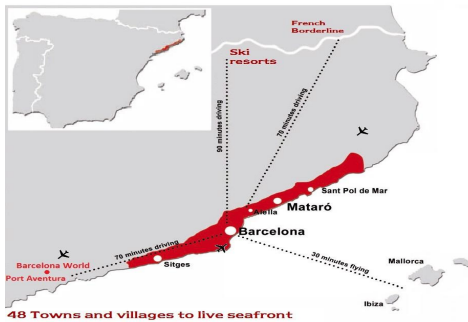

Barcelona Coast, the best place to live
Over 2,500 hours of sun per year