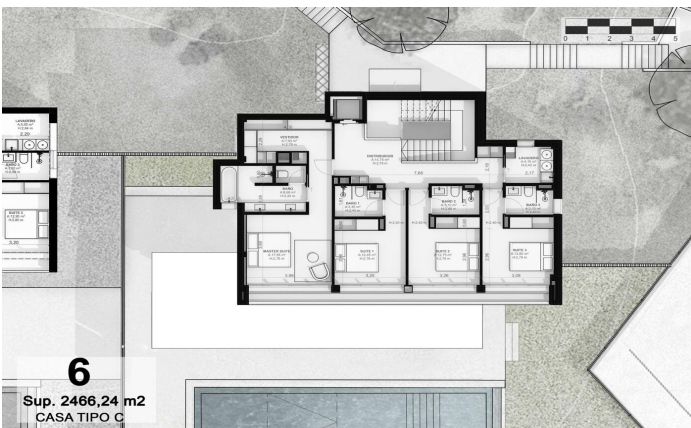

Exclusive new build houses with frontal sea views

Ref: PH102987

Sant Andreu de Llaveneres / Maresme/Barcelona Costa Norte

We present the most exclusive private residential complex with sea views in Sant Andreu de Llaveneres. Luxury and discretion define it! Discover the only luxury residential complex located in a private gated community, with stunning sea views. Located just five minutes from the charming village of Sant Andreu de Llaveneres, these properties are the perfect retreat for those seeking tranquillity and elegance. Sant Andreu de Llaveneres is a privileged town, famous for its microclimate that makes it a perfect place to enjoy the sun all year round. Here you will find first-class golf courses, the exclusive El Balis yacht harbour, as well as tennis and paddle tennis clubs to satisfy the most demanding. In addition, its varied gastronomic offer will allow you to enjoy a unique culinary experience. And best of all, you are only 30 minutes away from Barcelona, where you can enjoy its rich cultural and gastronomic offer. Don't miss the opportunity to live in a place where luxury and nature meet! With a total surface area of 19.810m², this residential complex of 6 single-family houses, each with a private garden and spectacular sea views. On entering the complex, we are greeted by a pleasant stroll through magnificent trees and low maintenance Mediterranean vegetation that leads direct...

лифт

телефон

безопасность

спортзал

стоянка

встроенные шкафы

6
Sup. 2466,24 m2
CASA TIPO C

6
Sup. 2466,24 m2
CASA TIPO C