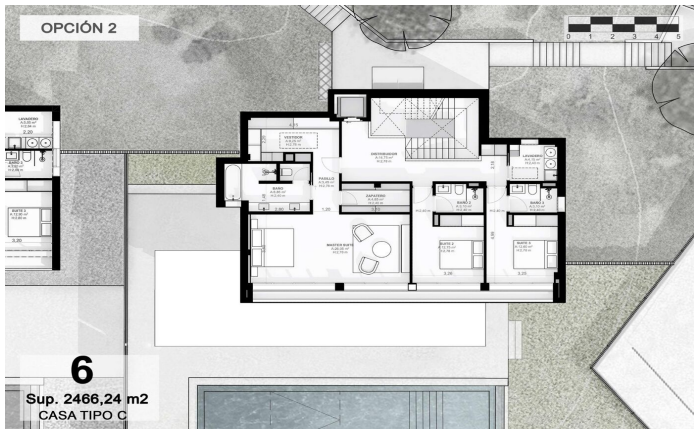

Exclusive new build houses with frontal sea views

Ref: PH102987

Sant Andreu de Llaveneres / Maresme/Barcelona Costa Norte

We present the most exclusive private residential complex with sea views in Sant Andreu de Llaveneres. Luxury and discretion define it! Discover the only luxury residential complex located in a private gated community, with stunning sea views. Located just five minutes from the charming village of Sant Andreu de Llaveneres, these properties are the perfect retreat for those seeking tranquillity and elegance. Sant Andreu de Llaveneres is a privileged town, famous for its microclimate that makes it a perfect place to enjoy the sun all year round. Here you will find first-class golf courses, the exclusive El Balis yacht harbour, as well as tennis and paddle tennis clubs to satisfy the most demanding. In addition, its varied gastronomic offer will allow you to enjoy a unique culinary experience. And best of all, you are only 30 minutes away from Barcelona, where you can enjoy its rich cultural and gastronomic offer. Don't miss the opportunity to live in a place where luxury and nature meet! With a total surface area of 19.810m², this residential complex of 6 single-family houses, each with a private garden and spectacular sea views. On entering the complex, we are greeted by a pleasant stroll through magnificent trees and low maintenance Mediterranean vegetation that leads direct...

лифт

телефон

безопасность

спортзал

стоянка

встроенные шкафы

6
Sup. 2466,24 m2
CASA TIPO C

6
Sup. 2466,24 m2
CASA TIPO C