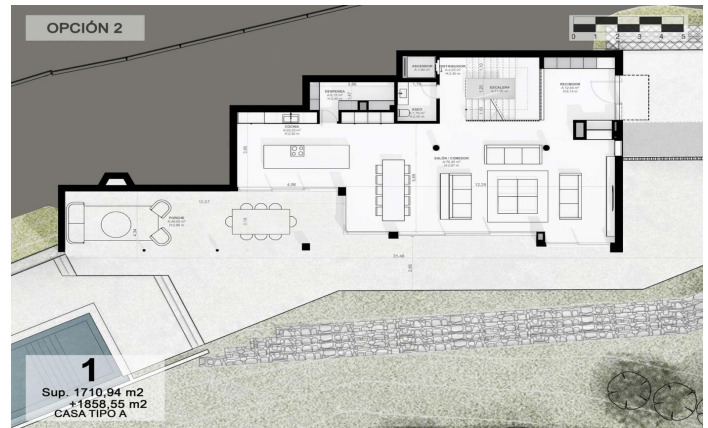

Contact us for more information or to arrange a viewing

Tel: +34 93 798 88 99

info@premiumhouses.com

www.premiumhouses.es