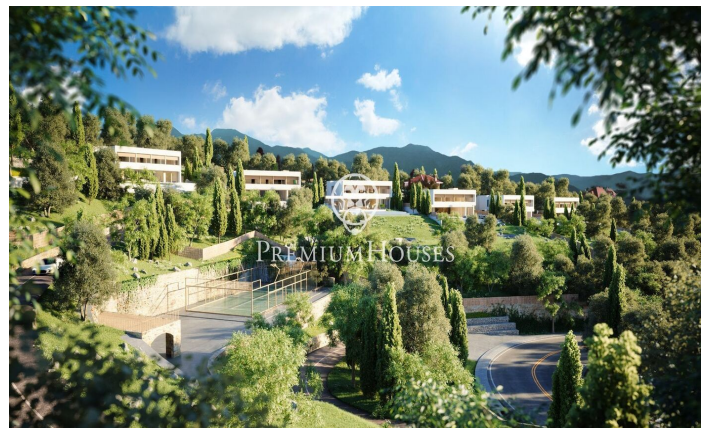

PREMIUMHOUSES
Excellence in Real Estate

Avda. Maresme, 143 Mataró
Tel: +34 93 798 88 99

OBRA/**NUEVA** CAN GUITART