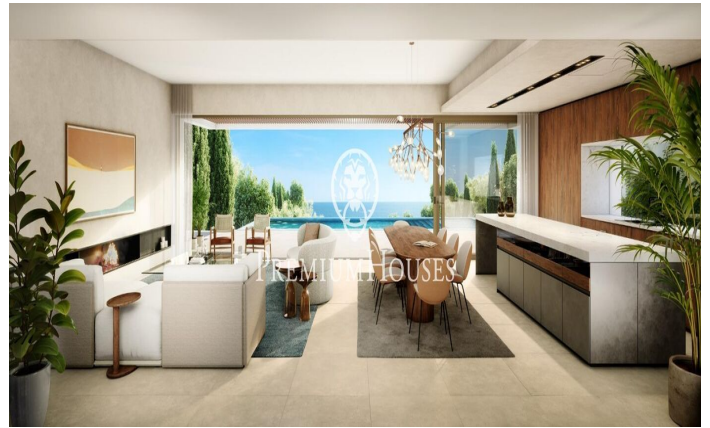

PREMIUMHOUSES
Excellence in Real Estate

Avda. Maresme, 143 Mataró
Tel: +34 93 798 88 99

OBRA/**NUEVA** CAN GUITART