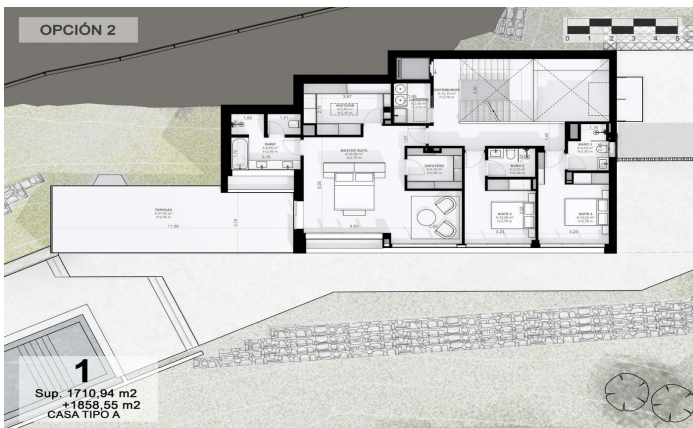

Contact us for more information or to arrange a viewing

Tel: +34 93 798 88 99

info@premiumhouses.com

www.premiumhouses.es