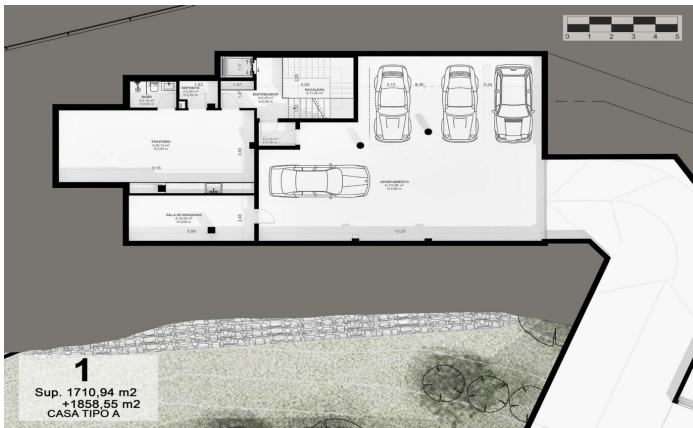

Contact us for more information or to arrange a viewing

Tel: +34 93 798 88 99

info@premiumhouses.com

www.premiumhouses.es