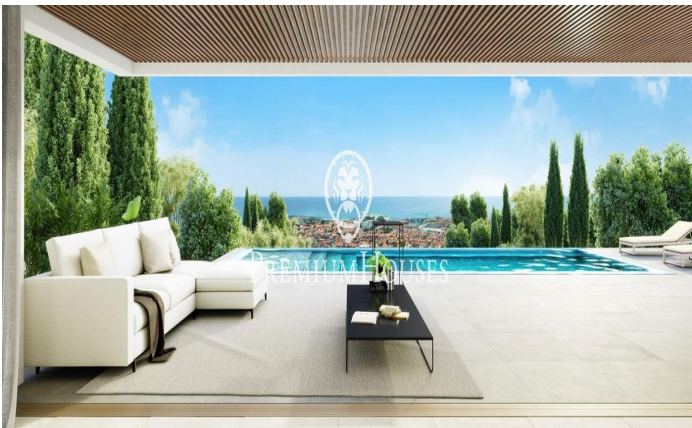

PREMIUMHOUSES
Excellence in Real Estate

Avda. Maresme, 143 Mataró
Tel: +34 93 798 88 99

OBRA/**NUEVA** CAN GUITART