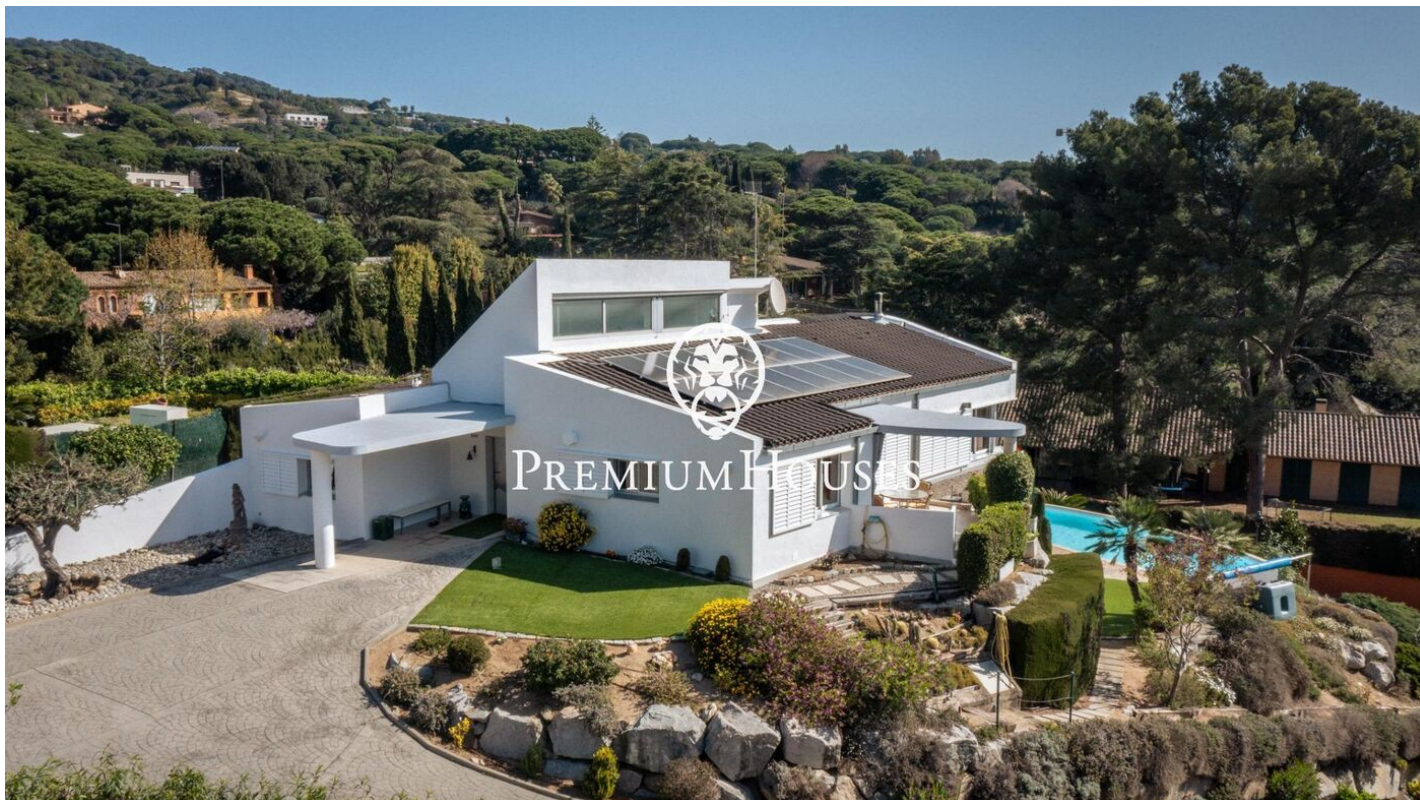

**Exclusive modern design property in Rocaferrera, Sant Andreu de Llavaneres**

Ref: PH103433

**Sant Andreu de Llavaneres / Maresme/Barcelona Costa Norte**

Exclusive modern design property in Rocaferrera, Sant Andreu de Llavaneres We present a spectacular property of contemporary design, located in the prestigious Rocaferrera residential area in Sant Andreu de Llavaneres. This privileged area of Maresme is synonymous with exclusivity, tranquillity and quality of life, just 30 minutes from Barcelona and with easy access to golf courses, marinas, international schools and all kinds of services. The property, built by architect Dr. Guillem Carabí Besós, stands out for its elegant and functional design, harmoniously integrated into a 2,150 m<sup>2</sup> plot with absolutely stunning sea views. With 478 m<sup>2</sup> built, this house has been designed to enjoy maximum comfort, energy efficiency and connection with the natural environment. From the very first moment, the property impresses with a 24 m<sup>2</sup> entrance hall, with high ceilings and a spectacular glass window that floods the space with natural light. This entrance sets the tone for what is to come: spaciousness, design and elegance in every corner. The 23 m<sup>2</sup> kitchen, with a central island equipped with top-of-the-range appliances, connects fluidly with the 56 m<sup>2</sup> living-dining room, which incorporates a fireplace and large windows with direct access to the south-facing terrace, from where pan...