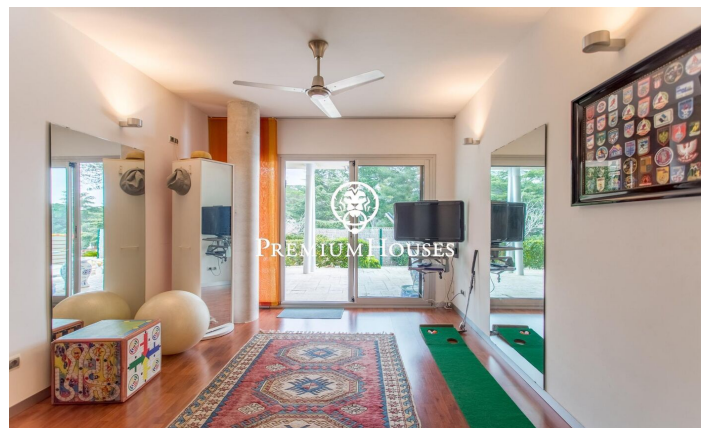

Contact us for more information or to arrange a viewing

Tel: +34 93 798 88 99

info@premiumhouses.com

www.premiumhouses.es