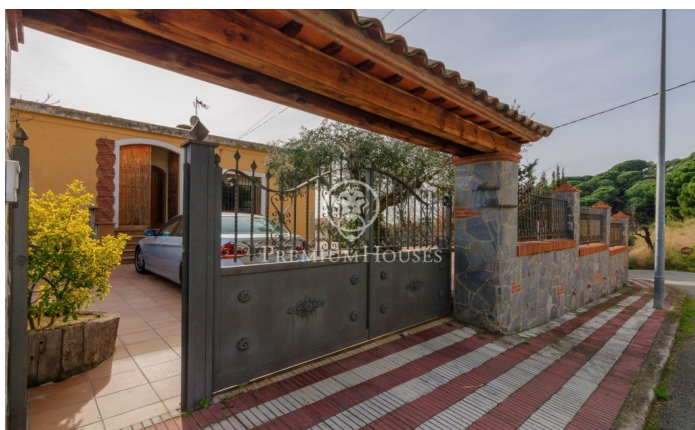

Contact us for more information or to arrange a viewing

Tel: +34 93 798 88 99

info@premiumhouses.com

www.premiumhouses.es