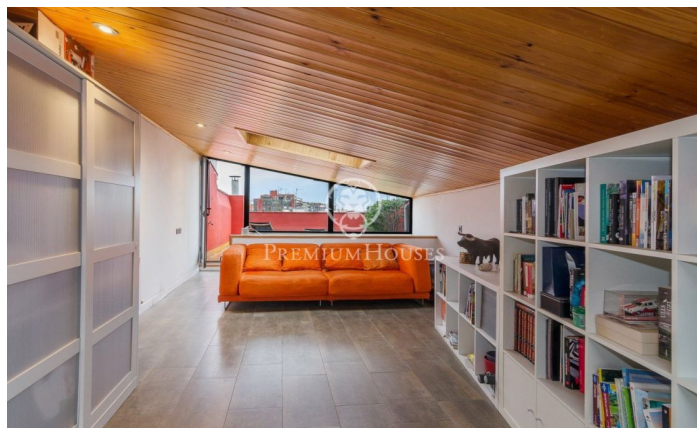

Contact us for more information or to arrange a viewing

Tel: +34 93 798 88 99

info@premiumhouses.com

www.premiumhouses.es