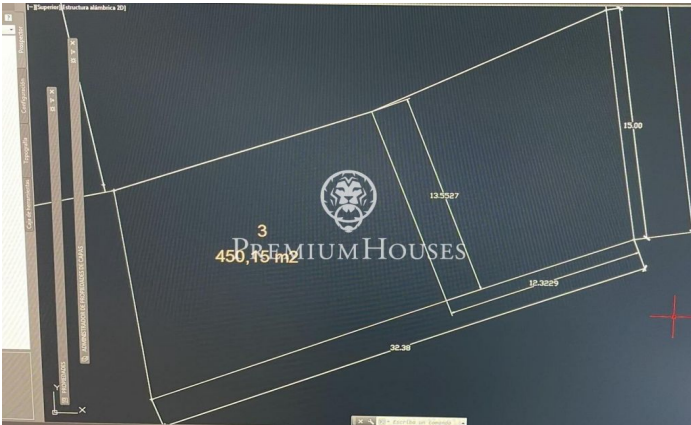

Barcelona Coast, the best place to live
Over 2,500 hours of sun per year

48 Towns and villages to live seafont