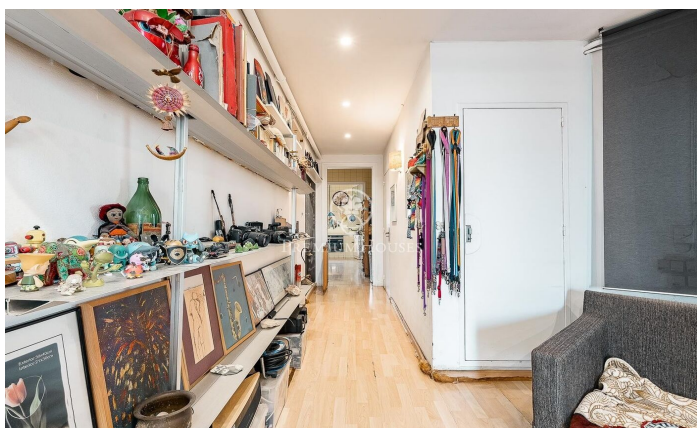

Contact us for more information or to arrange a viewing

Tel: +34 93 200 30 79

info@premiumhouses.com

www.premiumhouses.es