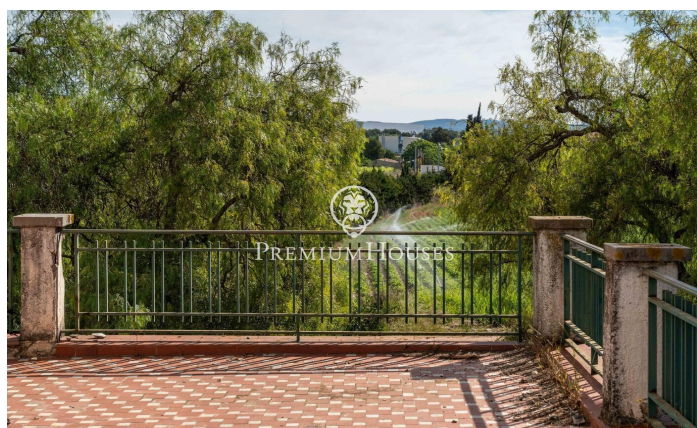

Contact us for more information or to arrange a viewing

Tel: +34 93 809 72 40

sitges@premiumhouses.com

www.premiumhouses.es