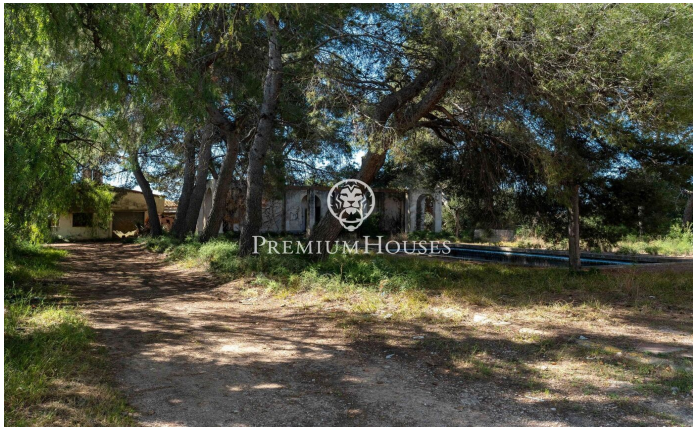

PREMIUMHOUSES
Excellence in Real Estate

Avda. Camí dels Capellans, 75
Local 4 Sitges
Tel: +34 93 809 72 40