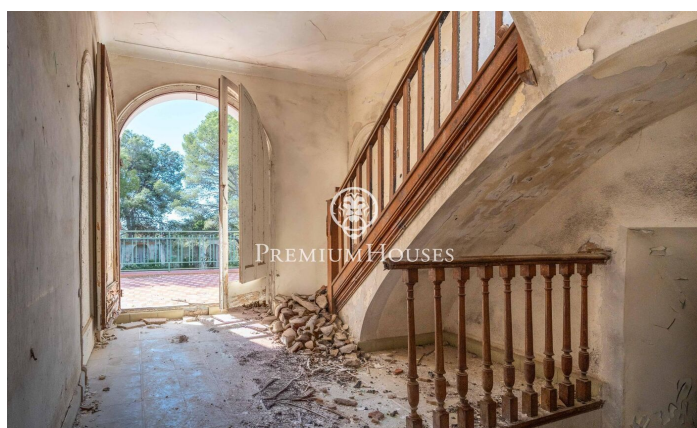

Contact us for more information or to arrange a viewing

Tel: +34 93 809 72 40

sitges@premiumhouses.com

www.premiumhouses.es