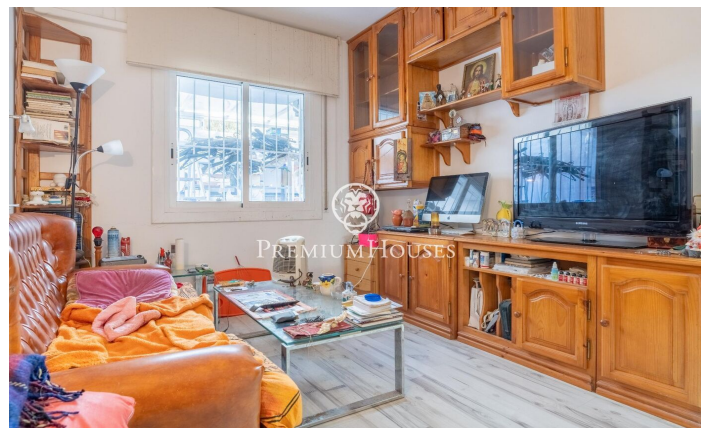

Ground Floor in Poblesec with Patio

Ref: PHS100911

Poble Sec / Sitges

In the Poblesec neighborhood of Sitges we find this ground floor with a large patio. The property faces south which offers natural light throughout the day. We access the day area as we enter the house. This space contains a living-dining room with access to a small balcony and a separate kitchen. The night area has two double bedrooms and a room with built-in wardrobes. In this same space we find a full bathroom and a guest toilet. From one of the rooms we access a 20 square meter patio. The Poblesec neighborhood is characterized by its excellent location with respect to all essential services and the center of Sitges. It is a residential neighborhood that enjoys great tranquility throughout the year.

€390,000

79 m²
3 Bedrooms
1 Bathroom
A/C
Heating
Backyard
Terrace
Balcony
Built in closets

Contact us for more information or to arrange a viewing

Tel: +34 93 809 72 40

sitges@premiumhouses.com

www.premiumhouses.es