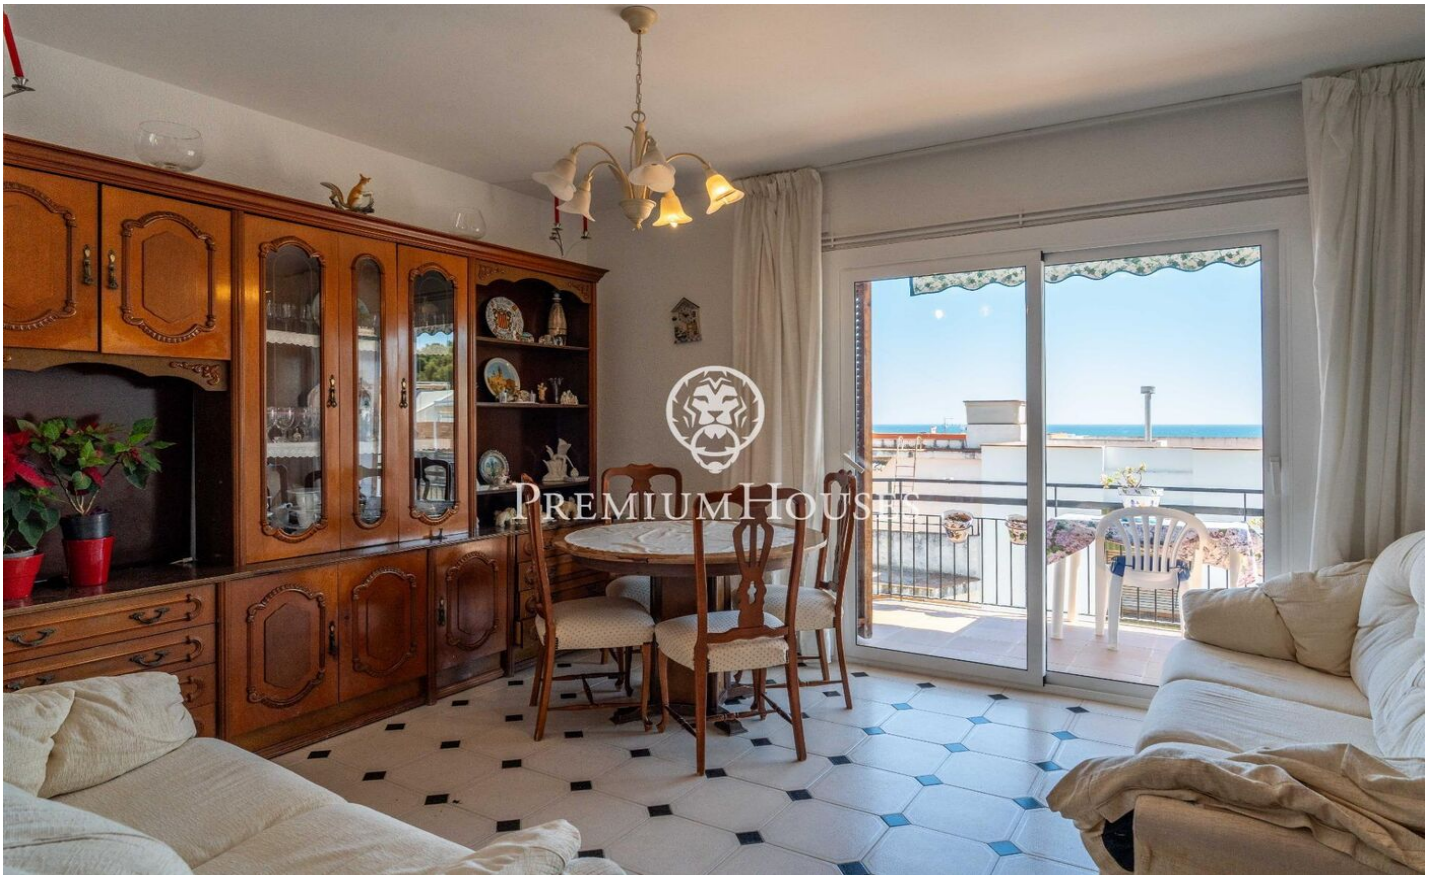

Apartment with Sea Views in Poble Sec

Ref: PHS101348

Poble Sec / Sitges

In the Poble Sec neighborhood of Sitges, we have this south-facing apartment. The property boasts a large terrace with unobstructed sea views. The apartment is distributed as follows: a living area including a living-dining room with access to a terrace offering unobstructed views, and a separate kitchen. The sleeping area consists of three double bedrooms, one of which is en suite, and a single bedroom. The double bedrooms have access to a balcony with a laundry area. A full bathroom serves the entire apartment. All bedrooms have built-in wardrobes. The Poble Sec neighborhood of Sitges is characterized by its excellent location with easy access to all essential services and the center of Sitges. The area is known for being a quiet, family-friendly neighborhood year-round.