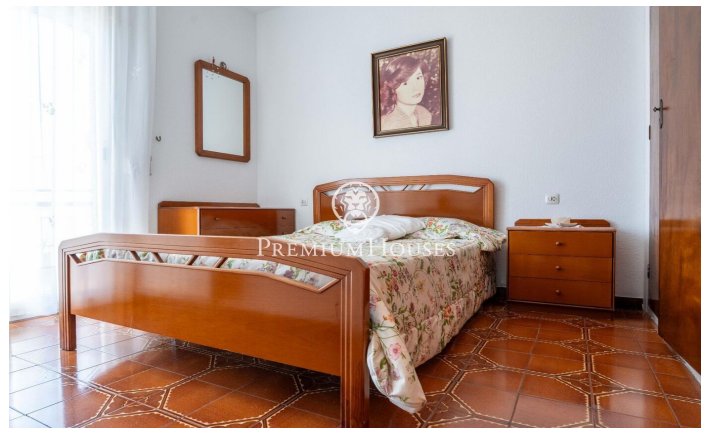

Apartment with Sea Views in Poble Sec

Ref: PHS101348

Poble Sec / Sitges

In the Poble Sec neighborhood of Sitges, we have this south-facing apartment. The property boasts a large terrace with unobstructed sea views. The apartment is distributed as follows: a living area including a living-dining room with access to a terrace offering unobstructed views, and a separate kitchen. The sleeping area consists of three double bedrooms, one of which is en suite, and a single bedroom. The double bedrooms have access to a balcony with a laundry area. A full bathroom serves the entire apartment. All bedrooms have built-in wardrobes. The Poble Sec neighborhood of Sitges is characterized by its excellent location with easy access to all essential services and the center of Sitges. The area is known for being a quiet, family-friendly neighborhood year-round.

€375,000

76 m²
4 Bedrooms
1 Bathroom
Heating
Sea views
Terrace
Balcony
Built in closets

Contact us for more information or to arrange a viewing

Tel: +34 93 809 72 40

sitges@premiumhouses.com

www.premiumhouses.es