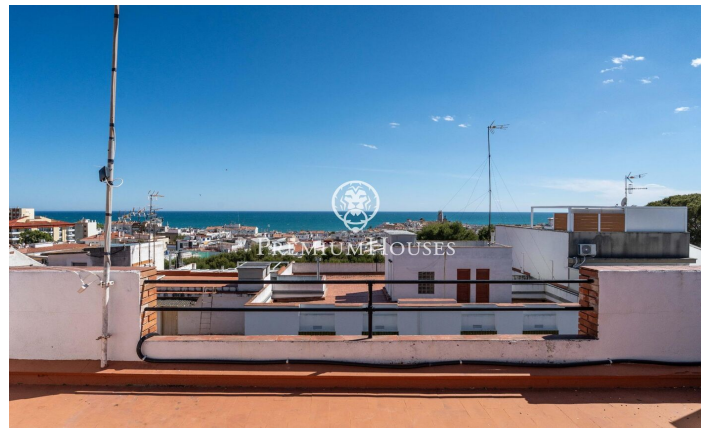

Contact us for more information or to arrange a viewing

Tel: +34 93 809 72 40

sitges@premiumhouses.com

www.premiumhouses.es