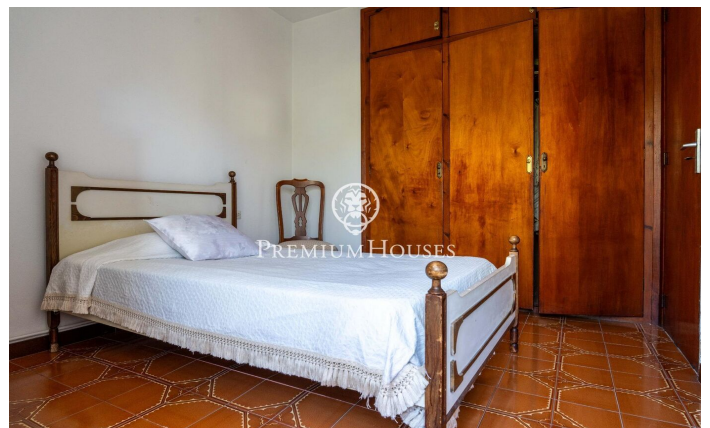

Apartment with Sea Views in Poble Sec

Ref: PHS101348

Poble Sec / Sitges

In the Poble Sec neighborhood of Sitges, we have this south-facing apartment. The property boasts a large terrace with unobstructed sea views. The apartment is distributed as follows: a living area including a living-dining room with access to a terrace offering unobstructed views, and a separate kitchen. The sleeping area consists of three double bedrooms, one of which is en suite, and a single bedroom. The double bedrooms have access to a balcony with a laundry area. A full bathroom serves the entire apartment. All bedrooms have built-in wardrobes. The Poble Sec neighborhood of Sitges is characterized by its excellent location with easy access to all essential services and the center of Sitges. The area is known for being a quiet, family-friendly neighborhood year-round.

€375,000

76 m²
4 Bedrooms
1 Bathroom
Heating
Sea views
Terrace
Balcony
Built in closets

Contact us for more information or to arrange a viewing

Tel: +34 93 809 72 40

sitges@premiumhouses.com

www.premiumhouses.es