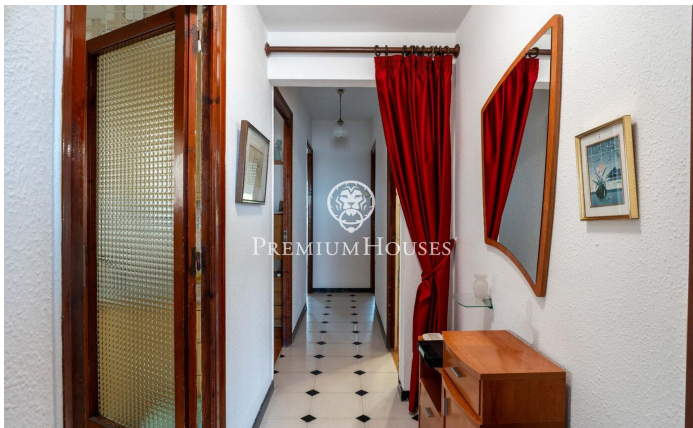

Apartment with Sea Views in Poble Sec

Ref: PHS101348

Poble Sec / Sitges

In the Poble Sec neighborhood of Sitges, we have this south-facing apartment. The property boasts a large terrace with unobstructed sea views. The apartment is distributed as follows: a living area including a living-dining room with access to a terrace offering unobstructed views, and a separate kitchen. The sleeping area consists of three double bedrooms, one of which is en suite, and a single bedroom. The double bedrooms have access to a balcony with a laundry area. A full bathroom serves the entire apartment. All bedrooms have built-in wardrobes. The Poble Sec neighborhood of Sitges is characterized by its excellent location with easy access to all essential services and the center of Sitges. The area is known for being a quiet, family-friendly neighborhood year-round.

€375,000

76 m²
4 Bedrooms
1 Bathroom
Heating
Sea views
Terrace
Balcony
Built in closets

Contact us for more information or to arrange a viewing

Tel: +34 93 809 72 40

sitges@premiumhouses.com

www.premiumhouses.es