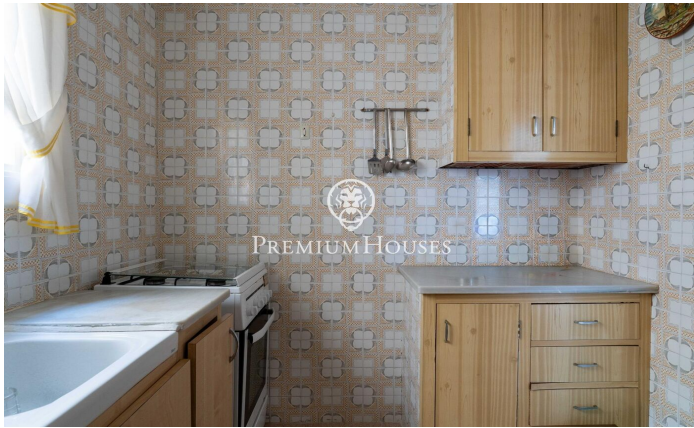

Apartment with Sea Views in Poble Sec

Ref: PHS101348

Poble Sec / Sitges

In the Poble Sec neighborhood of Sitges, we have this south-facing apartment. The property boasts a large terrace with unobstructed sea views. The apartment is distributed as follows: a living area including a living-dining room with access to a terrace offering unobstructed views, and a separate kitchen. The sleeping area consists of three double bedrooms, one of which is en suite, and a single bedroom. The double bedrooms have access to a balcony with a laundry area. A full bathroom serves the entire apartment. All bedrooms have built-in wardrobes. The Poble Sec neighborhood of Sitges is characterized by its excellent location with easy access to all essential services and the center of Sitges. The area is known for being a quiet, family-friendly neighborhood year-round.

€350,000

76 m²
4 Bedrooms
1 Bathroom
Heating
Sea views
Terrace
Balcony
Built in closets

Contact us for more information or to arrange a viewing

Tel: +34 93 809 72 40

sitges@premiumhouses.com

www.premiumhouses.es