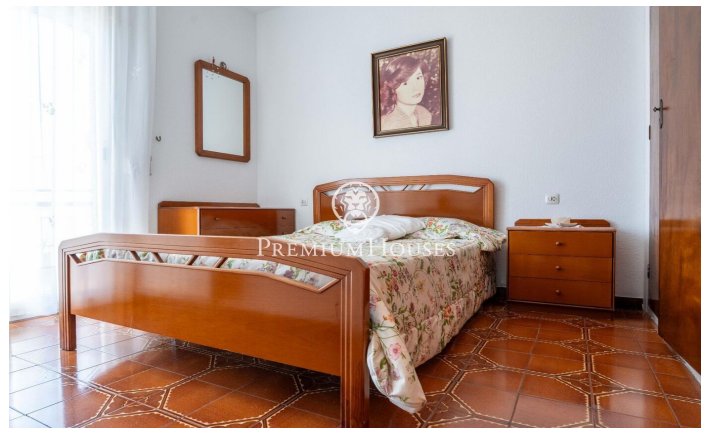

Apartment with Sea Views in Poble Sec

Ref: PHS101348

Poble Sec / Sitges

In the Poble Sec neighborhood of Sitges, we have this south-facing apartment. The property boasts a large terrace with unobstructed sea views. The apartment is distributed as follows: a living area including a living-dining room with access to a terrace offering unobstructed views, and a separate kitchen. The sleeping area consists of three double bedrooms, one of which is en suite, and a single bedroom. The double bedrooms have access to a balcony with a laundry area. A full bathroom serves the entire apartment. All bedrooms have built-in wardrobes. The Poble Sec neighborhood of Sitges is characterized by its excellent location with easy access to all essential services and the center of Sitges. The area is known for being a quiet, family-friendly neighborhood year-round.

€350,000

76 m²
4 Bedrooms
1 Bathroom
Heating
Sea views
Terrace
Balcony
Built in closets

Contact us for more information or to arrange a viewing

Tel: +34 93 809 72 40

sitges@premiumhouses.com

www.premiumhouses.es