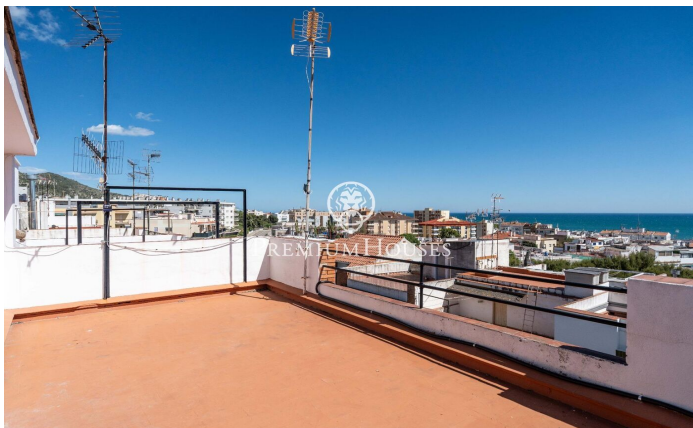

Contact us for more information or to arrange a viewing

Tel: +34 93 809 72 40

sitges@premiumhouses.com

www.premiumhouses.es