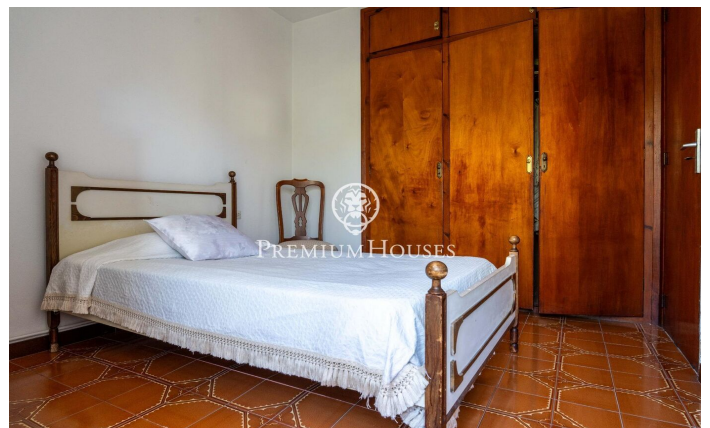

Apartment with Sea Views in Poble Sec

Ref: PHS101348

Poble Sec / Sitges

In the Poble Sec neighborhood of Sitges, we have this south-facing apartment. The property boasts a large terrace with unobstructed sea views. The apartment is distributed as follows: a living area including a living-dining room with access to a terrace offering unobstructed views, and a separate kitchen. The sleeping area consists of three double bedrooms, one of which is en suite, and a single bedroom. The double bedrooms have access to a balcony with a laundry area. A full bathroom serves the entire apartment. All bedrooms have built-in wardrobes. The Poble Sec neighborhood of Sitges is characterized by its excellent location with easy access to all essential services and the center of Sitges. The area is known for being a quiet, family-friendly neighborhood year-round.

€350,000

76 m²
4 Bedrooms
1 Bathroom
Heating
Sea views
Terrace
Balcony
Built in closets

Contact us for more information or to arrange a viewing

Tel: +34 93 809 72 40

sitges@premiumhouses.com

www.premiumhouses.es