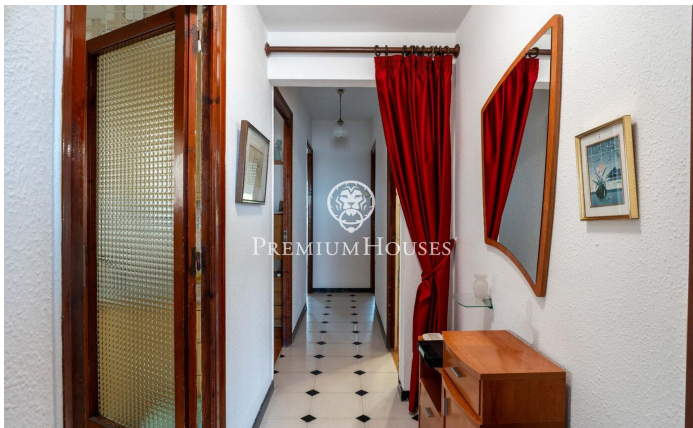

Apartment with Sea Views in Poble Sec

Ref: PHS101348

Poble Sec / Sitges

In the Poble Sec neighborhood of Sitges, we have this south-facing apartment. The property boasts a large terrace with unobstructed sea views. The apartment is distributed as follows: a living area including a living-dining room with access to a terrace offering unobstructed views, and a separate kitchen. The sleeping area consists of three double bedrooms, one of which is en suite, and a single bedroom. The double bedrooms have access to a balcony with a laundry area. A full bathroom serves the entire apartment. All bedrooms have built-in wardrobes. The Poble Sec neighborhood of Sitges is characterized by its excellent location with easy access to all essential services and the center of Sitges. The area is known for being a quiet, family-friendly neighborhood year-round.

€350,000

76 m²
4 Bedrooms
1 Bathroom
Heating
Sea views
Terrace
Balcony
Built in closets

Contact us for more information or to arrange a viewing

Tel: +34 93 809 72 40

sitges@premiumhouses.com

www.premiumhouses.es