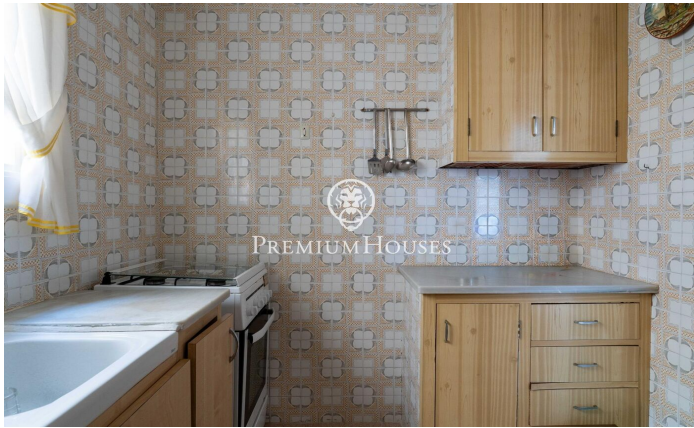

Apartment with Sea Views in Poble Sec

Ref: PHS101348

Poble Sec / Sitges

In the Poble Sec neighborhood of Sitges, we have this south-facing apartment. The property boasts a large terrace with unobstructed sea views. The apartment is distributed as follows: a living area including a living-dining room with access to a terrace offering unobstructed views, and a separate kitchen. The sleeping area consists of three double bedrooms, one of which is en suite, and a single bedroom. The double bedrooms have access to a balcony with a laundry area. A full bathroom serves the entire apartment. All bedrooms have built-in wardrobes. The Poble Sec neighborhood of Sitges is characterized by its excellent location with easy access to all essential services and the center of Sitges. The area is known for being a quiet, family-friendly neighborhood year-round.

€375,000

76 m²
4 Bedrooms
1 Bathroom
Heating
Sea views
Terrace
Balcony
Built in closets

Contact us for more information or to arrange a viewing

Tel: +34 93 809 72 40

sitges@premiumhouses.com

www.premiumhouses.es