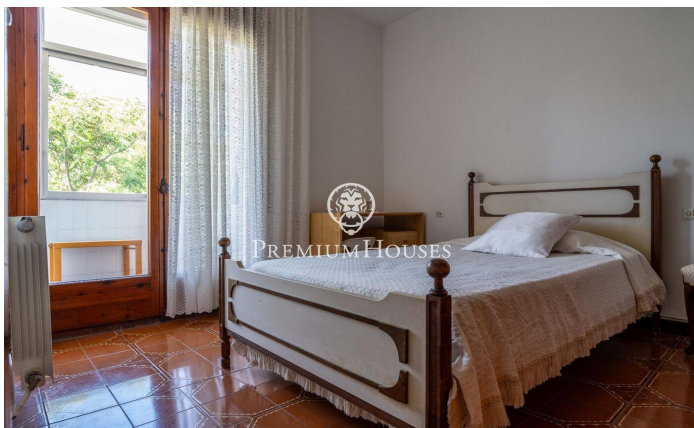

Apartment with Sea Views in Poble Sec

Ref: PHS101348

Poble Sec / Sitges

In the Poble Sec neighborhood of Sitges, we have this south-facing apartment. The property boasts a large terrace with unobstructed sea views. The apartment is distributed as follows: a living area including a living-dining room with access to a terrace offering unobstructed views, and a separate kitchen. The sleeping area consists of three double bedrooms, one of which is en suite, and a single bedroom. The double bedrooms have access to a balcony with a laundry area. A full bathroom serves the entire apartment. All bedrooms have built-in wardrobes. The Poble Sec neighborhood of Sitges is characterized by its excellent location with easy access to all essential services and the center of Sitges. The area is known for being a quiet, family-friendly neighborhood year-round.

€350,000

76 m²
4 Bedrooms
1 Bathroom
Heating
Sea views
Terrace
Balcony
Built in closets

Contact us for more information or to arrange a viewing

Tel: +34 93 809 72 40

sitges@premiumhouses.com

www.premiumhouses.es