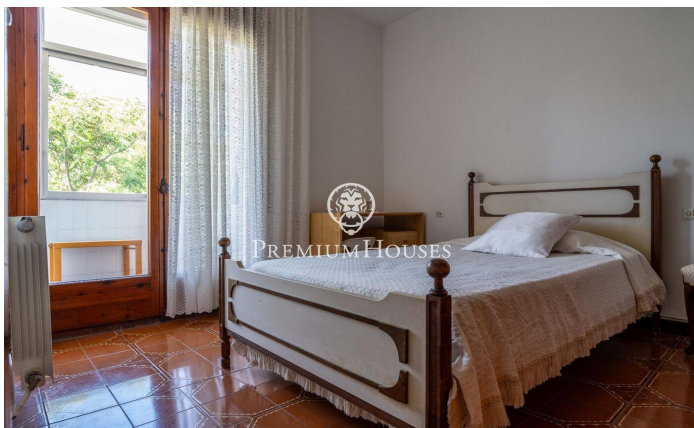

Apartment with Sea Views in Poble Sec

Ref: PHS101348

Poble Sec / Sitges

In the Poble Sec neighborhood of Sitges, we have this south-facing apartment. The property boasts a large terrace with unobstructed sea views. The apartment is distributed as follows: a living area including a living-dining room with access to a terrace offering unobstructed views, and a separate kitchen. The sleeping area consists of three double bedrooms, one of which is en suite, and a single bedroom. The double bedrooms have access to a balcony with a laundry area. A full bathroom serves the entire apartment. All bedrooms have built-in wardrobes. The Poble Sec neighborhood of Sitges is characterized by its excellent location with easy access to all essential services and the center of Sitges. The area is known for being a quiet, family-friendly neighborhood year-round.

€375,000

76 m²
4 Bedrooms
1 Bathroom
Heating
Sea views
Terrace
Balcony
Built in closets

Contact us for more information or to arrange a viewing

Tel: +34 93 809 72 40

sitges@premiumhouses.com

www.premiumhouses.es