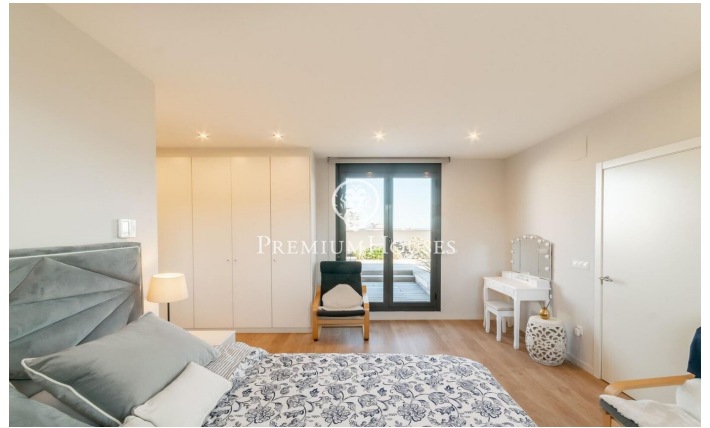

Penthouse In La Plana

Ref: PHS100948

La Plana / Sitges

In the La Plana neighborhood of Sitges we find this penthouse. The house has clear views and a solarium with an outdoor kitchen. The apartment is in good condition in a very recent building. This property is located in an urbanization with a community pool, elevator and parking. On the ground floor is the day area, which consists of a living-dining room and a fully equipped kitchen-dining room. Both rooms have access to the terrace. The night area is distributed in an en-suite room with a dressing room, 3 simple bedrooms with built-in wardrobes and a full bathroom that serves the entire floor. Upstairs there is a double bedroom suite with access to the solarium and an outdoor summer kitchen where you can enjoy spectacular sea views. The La Plana neighborhood of Sitges is a quiet residential area close to essential services. All this without giving up a location close to the center and the beach.

€1,450,000

170 m²
5 Bedrooms
2 Bathrooms
Pool
A/C
Heating
Sea views
Lift
Furnished
Parking
Terrace
Built in closets

Contact us for more information or to arrange a viewing

Tel: +34 93 809 72 40

sitges@premiumhouses.com