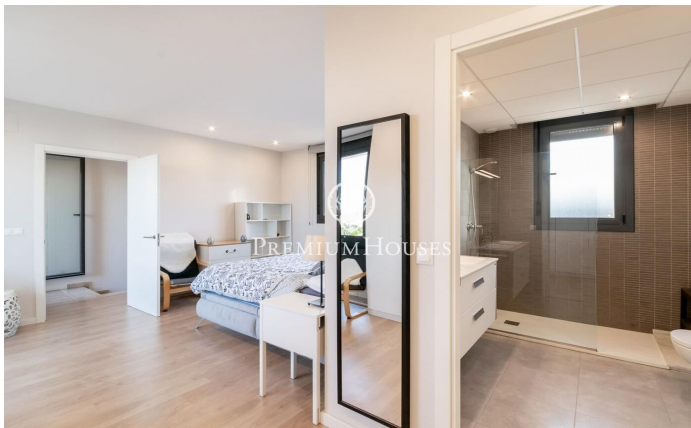

Penthouse In La Plana

Ref: PHS100948

La Plana / Sitges

In the La Plana neighborhood of Sitges we find this penthouse. The house has clear views and a solarium with an outdoor kitchen. The apartment is in good condition in a very recent building. This property is located in an urbanization with a community pool, elevator and parking. On the ground floor is the day area, which consists of a living-dining room and a fully equipped kitchen-dining room. Both rooms have access to the terrace. The night area is distributed in an en-suite room with a dressing room, 3 simple bedrooms with built-in wardrobes and a full bathroom that serves the entire floor. Upstairs there is a double bedroom suite with access to the solarium and an outdoor summer kitchen where you can enjoy spectacular sea views. The La Plana neighborhood of Sitges is a quiet residential area close to essential services. All this without giving up a location close to the center and the beach.

€1,450,000

170 m²
5 Bedrooms
2 Bathrooms
Pool
A/C
Heating
Sea views
Lift
Furnished
Parking
Terrace
Built in closets

Contact us for more information or to arrange a viewing

Tel: +34 93 809 72 40

sitges@premiumhouses.com