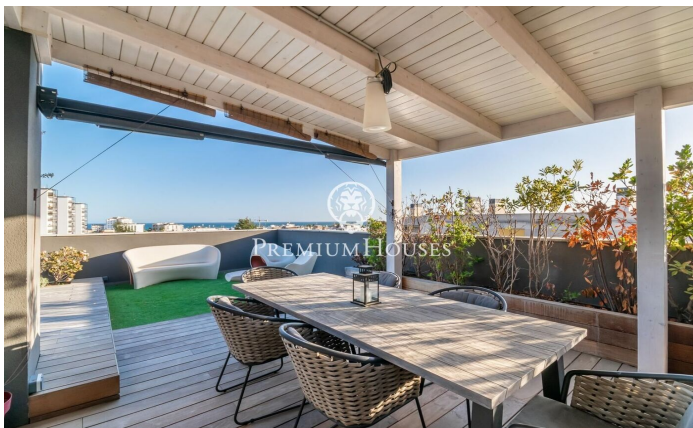

Penthouse In La Plana

Ref: PHS100948

La Plana / Sitges

In the La Plana neighborhood of Sitges we find this penthouse. The house has clear views and a solarium with an outdoor kitchen. The apartment is in good condition in a very recent building. This property is located in an urbanization with a community pool, elevator and parking. On the ground floor is the day area, which consists of a living-dining room and a fully equipped kitchen-dining room. Both rooms have access to the terrace. The night area is distributed in an en-suite room with a dressing room, 3 simple bedrooms with built-in wardrobes and a full bathroom that serves the entire floor. Upstairs there is a double bedroom suite with access to the solarium and an outdoor summer kitchen where you can enjoy spectacular sea views. The La Plana neighborhood of Sitges is a quiet residential area close to essential services. All this without giving up a location close to the center and the beach.

€1,450,000

170 m²
5 Bedrooms
2 Bathrooms
Pool
A/C
Heating
Sea views
Lift
Furnished
Parking
Terrace
Built in closets

Contact us for more information or to arrange a viewing

Tel: +34 93 809 72 40

sitges@premiumhouses.com