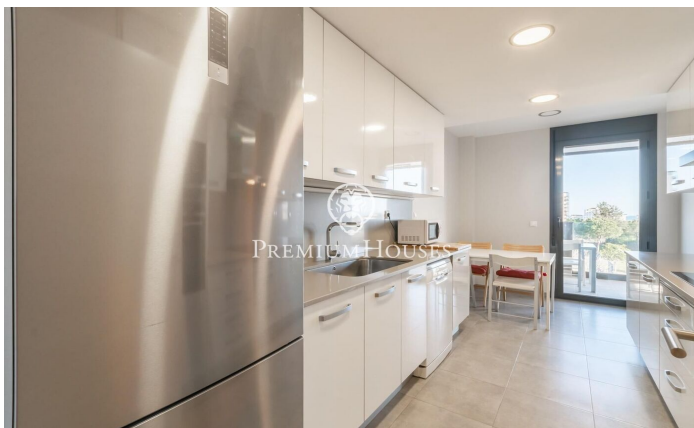

Penthouse In La Plana

Ref: PHS100948

La Plana / Sitges

In the La Plana neighborhood of Sitges we find this penthouse. The house has clear views and a solarium with an outdoor kitchen. The apartment is in good condition in a very recent building. This property is located in an urbanization with a community pool, elevator and parking. On the ground floor is the day area, which consists of a living-dining room and a fully equipped kitchen-dining room. Both rooms have access to the terrace. The night area is distributed in an en-suite room with a dressing room, 3 simple bedrooms with built-in wardrobes and a full bathroom that serves the entire floor. Upstairs there is a double bedroom suite with access to the solarium and an outdoor summer kitchen where you can enjoy spectacular sea views. The La Plana neighborhood of Sitges is a quiet residential area close to essential services. All this without giving up a location close to the center and the beach.

€1,450,000

170 m²
5 Bedrooms
2 Bathrooms
Pool
A/C
Heating
Sea views
Lift
Furnished
Parking
Terrace
Built in closets

Contact us for more information or to arrange a viewing

Tel: +34 93 809 72 40

sitges@premiumhouses.com