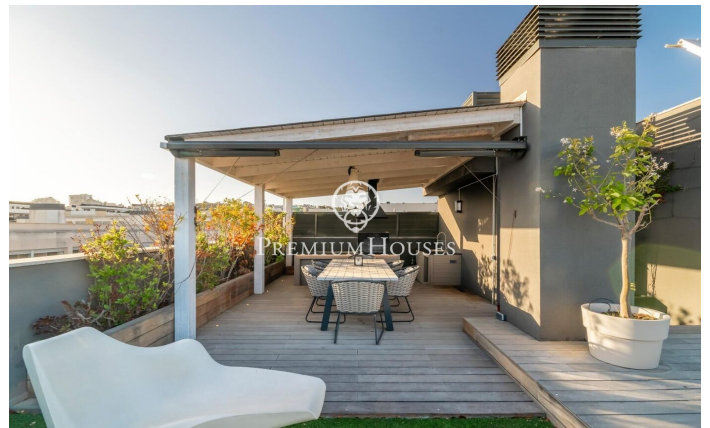

Penthouse In La Plana

Ref: PHS100948

La Plana / Sitges

In the La Plana neighborhood of Sitges we find this penthouse. The house has clear views and a solarium with an outdoor kitchen. The apartment is in good condition in a very recent building. This property is located in an urbanization with a community pool, elevator and parking. On the ground floor is the day area, which consists of a living-dining room and a fully equipped kitchen-dining room. Both rooms have access to the terrace. The night area is distributed in an en-suite room with a dressing room, 3 simple bedrooms with built-in wardrobes and a full bathroom that serves the entire floor. Upstairs there is a double bedroom suite with access to the solarium and an outdoor summer kitchen where you can enjoy spectacular sea views. The La Plana neighborhood of Sitges is a quiet residential area close to essential services. All this without giving up a location close to the center and the beach.

€1,450,000

170 m²
5 Bedrooms
2 Bathrooms
Pool
A/C
Heating
Sea views
Lift
Furnished
Parking
Terrace
Built in closets

Contact us for more information or to arrange a viewing

Tel: +34 93 809 72 40

sitges@premiumhouses.com