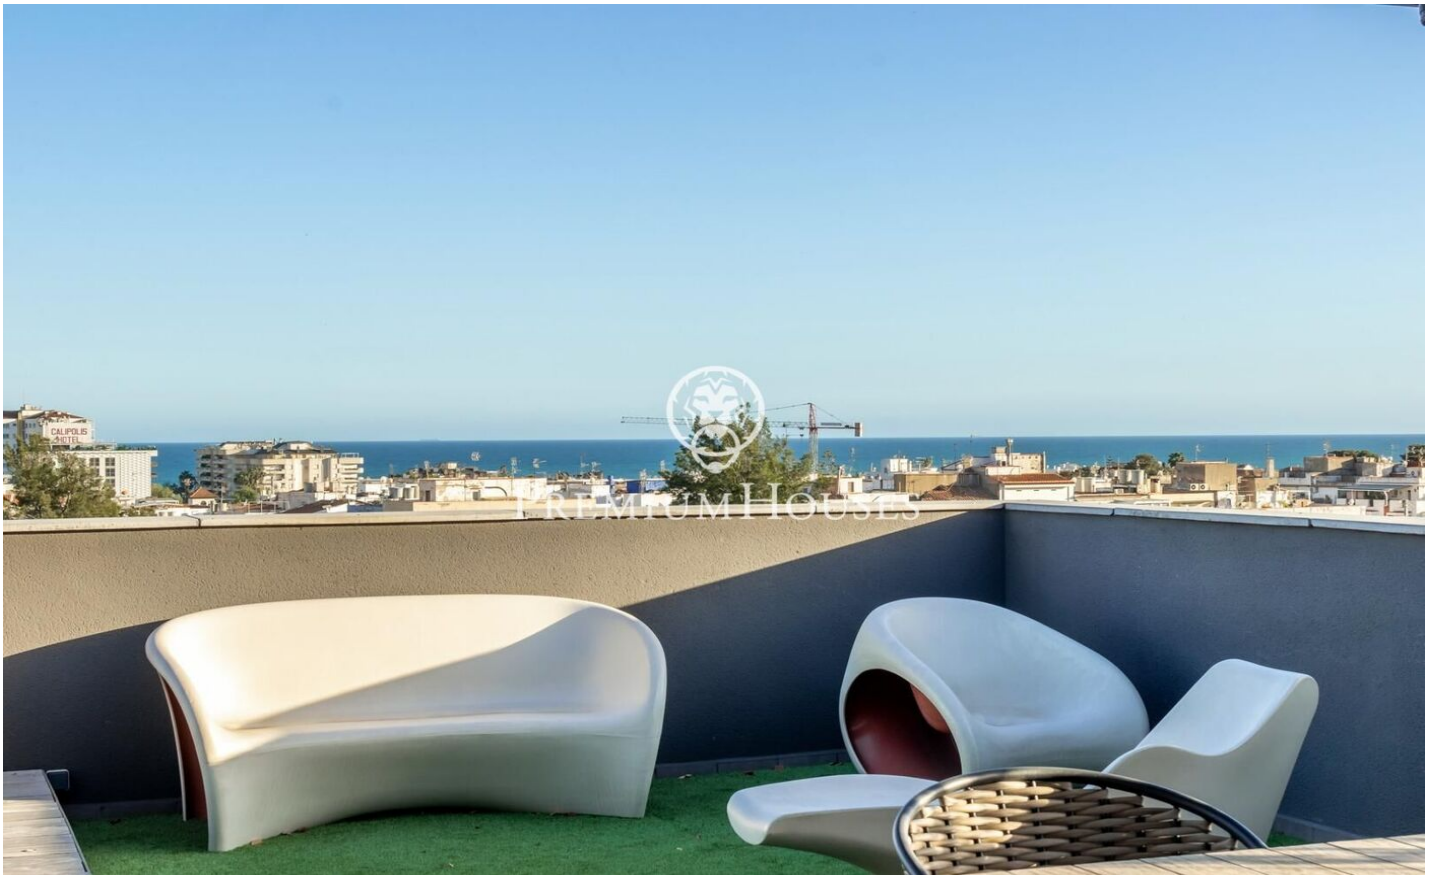

Penthouse In La Plana

Ref: PHS100948

La Plana / Sitges

In the La Plana neighborhood of Sitges we find this penthouse. The house has clear views and a solarium with an outdoor kitchen. The apartment is in good condition in a very recent building. This property is located in an urbanization with a community pool, elevator and parking. On the ground floor is the day area, which consists of a living-dining room and a fully equipped kitchen-dining room. Both rooms have access to the terrace. The night area is distributed in an en-suite room with a dressing room, 3 simple bedrooms with built-in wardrobes and a full bathroom that serves the entire floor. Upstairs there is a double bedroom suite with access to the solarium and an outdoor summer kitchen where you can enjoy spectacular sea views. The La Plana neighborhood of Sitges is a quiet residential area close to essential services. All this without giving up a location close to the center and the beach.