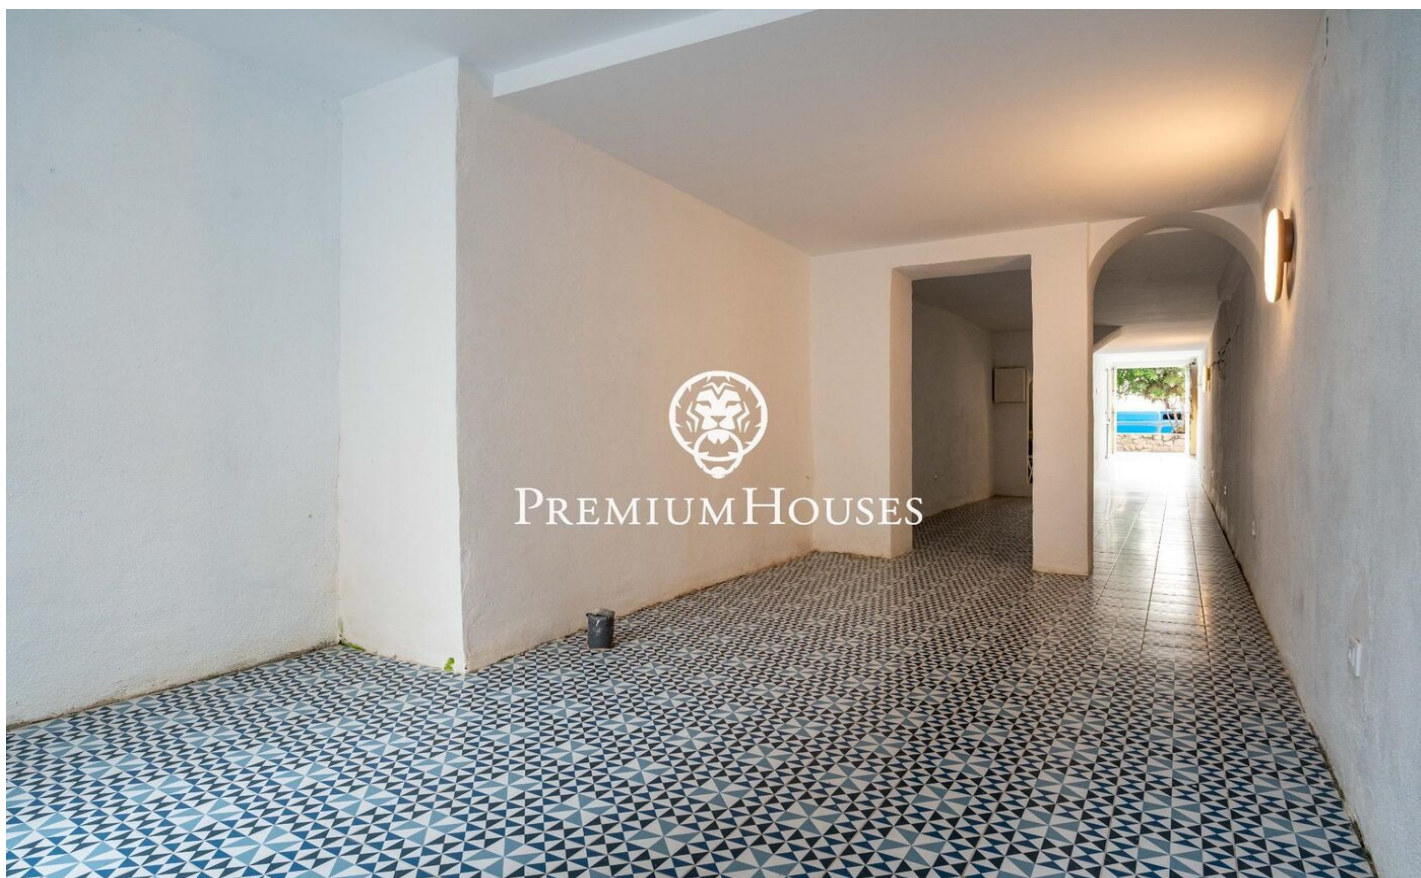

Commercial Premises on the Seafront in the Center

Ref: PHS101250

Centre / Sitges

In the heart of Sitges, we have this commercial space. The property has been recently renovated and is located on the seafront. It's situated on a busy promenade. The commercial premises is on a single level, open-plan, and filled with natural light. It also features a patio at the rear. The property is located in the center of Sitges, a neighborhood known for its proximity to essential services and the beach.