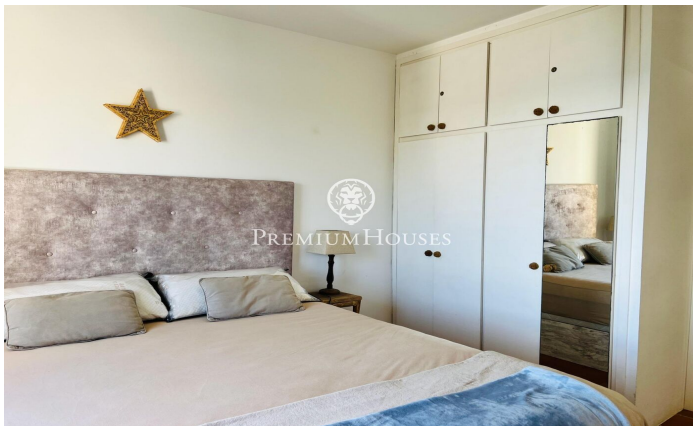

### Aiguadolç / Sitges

Apartment with stunning sea views for rent in the Aiguadolç neighborhood of Sitges, available for monthly holiday rental. The property is available until September. The house is in perfect condition and enjoys sea views from the terrace, dining room and master bedroom. With lots of light thanks to its south orientation. It is rented furnished and perfectly equipped. To the right of the entrance is the living-dining room, the fully equipped independent kitchen, which connects to the living-dining room through a serving hatch. The living room has direct access to the terrace. From the living room you access the main bedroom suite. To the right of the hall we find two other double bedrooms and another full bathroom. All bedrooms have built-in wardrobes. The house has parking for a small car included in the price and access to the community pool. The Aiguadolç neighborhood of Sitges is known for its tranquility and proximity to the beach and the port of Sitges. It is an area that has many restaurants and other services. The house is located a few meters from the beach and the port and very close to the C-31 highway towards Barcelona and the airport.

**€4,000**

72 m<sup>2</sup>  
3 Bedrooms  
2 Bathrooms  
Pool  
Heating  
Sea views  
Furnished  
Phone  
Terrace

Contact us for more information or to arrange a viewing

Tel: +34 93 809 72 40

[sitges@premiumhouses.com](mailto:sitges@premiumhouses.com)