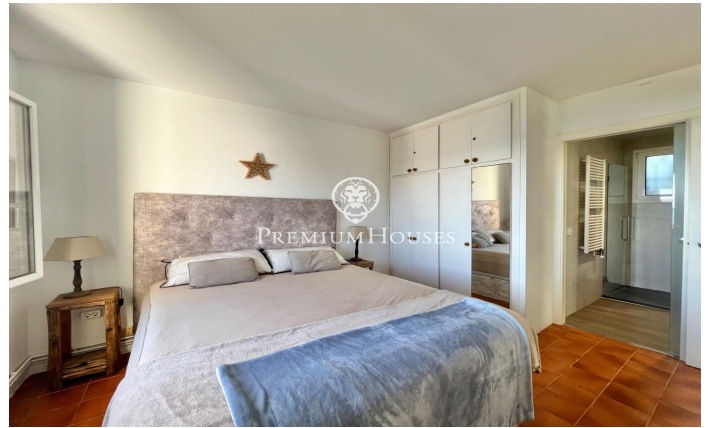

### Aiguadolç / Sitges

Apartment with stunning sea views for rent in the Aiguadolç neighborhood of Sitges, available for monthly holiday rental. The property is available until September. The house is in perfect condition and enjoys sea views from the terrace, dining room and master bedroom. With lots of light thanks to its south orientation. It is rented furnished and perfectly equipped. To the right of the entrance is the living-dining room, the fully equipped independent kitchen, which connects to the living-dining room through a serving hatch. The living room has direct access to the terrace. From the living room you access the main bedroom suite. To the right of the hall we find two other double bedrooms and another full bathroom. All bedrooms have built-in wardrobes. The house has parking for a small car included in the price and access to the community pool. The Aiguadolç neighborhood of Sitges is known for its tranquility and proximity to the beach and the port of Sitges. It is an area that has many restaurants and other services. The house is located a few meters from the beach and the port and very close to the C-31 highway towards Barcelona and the airport.

**€4,000**

72 m<sup>2</sup>  
3 Bedrooms  
2 Bathrooms  
Pool  
Heating  
Sea views  
Furnished  
Phone  
Terrace

Contact us for more information or to arrange a viewing

Tel: +34 93 809 72 40

[sitges@premiumhouses.com](mailto:sitges@premiumhouses.com)