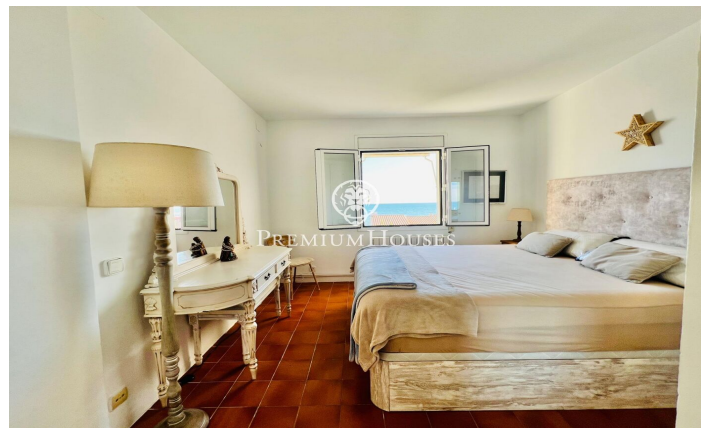

### Aiguadolç / Sitges

Apartment with stunning sea views for rent in the Aiguadolç neighborhood of Sitges, available for monthly holiday rental. The property is available until September. The house is in perfect condition and enjoys sea views from the terrace, dining room and master bedroom. With lots of light thanks to its south orientation. It is rented furnished and perfectly equipped. To the right of the entrance is the living-dining room, the fully equipped independent kitchen, which connects to the living-dining room through a serving hatch. The living room has direct access to the terrace. From the living room you access the main bedroom suite. To the right of the hall we find two other double bedrooms and another full bathroom. All bedrooms have built-in wardrobes. The house has parking for a small car included in the price and access to the community pool. The Aiguadolç neighborhood of Sitges is known for its tranquility and proximity to the beach and the port of Sitges. It is an area that has many restaurants and other services. The house is located a few meters from the beach and the port and very close to the C-31 highway towards Barcelona and the airport.

**€4,000**

72 m<sup>2</sup>  
3 Bedrooms  
2 Bathrooms  
Pool  
Heating  
Sea views  
Furnished  
Phone  
Terrace

Contact us for more information or to arrange a viewing

Tel: +34 93 809 72 40

[sitges@premiumhouses.com](mailto:sitges@premiumhouses.com)