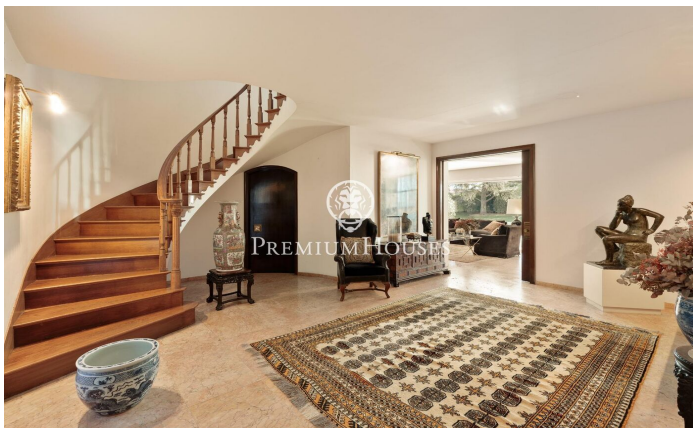

Spectacular House with Sea and Golf Views in Llavanes

Ref: PH103672

Sant Andreu de Llavanes / Maresme/Barcelona Costa Norte

In one of the most exclusive areas of Sant Andreu de Llavanes, next to the prestigious Golf Club, lies this magnificent property surrounded by an impressive 4,000 m² garden that guarantees absolute privacy. With almost 800 m² of floor space, the residence offers space, light and architecture designed to be enjoyed. The entrance, through an elegant roundabout presided over by a hundred-year-old olive tree, anticipates the unique character of the house. The main floor revolves around a spacious hall that distributes the house into three areas. On the right, the night area brings together the master suite with a large bathroom and dressing room and two additional suites. On the left, the spacious kitchen with office, the dining room with fireplace, the laundry room and the service area form a practical and perfectly organised ensemble. Opposite the entrance hall are the social areas: study, library, living room with fireplace and dining room, all connected by large sliding doors that allow for the creation of a large open space with views of the sea and the garden through its enormous windows. Upstairs, a cosy reading corner, an additional lounge and two more suites complete the relaxation area. A magnificent covered porch runs along the entire south façade and becomes a favo...

PRICE UPON REQUEST

793 m²
6 Bedrooms
9 Bathrooms
4,006 m² plot
Pool
Heating
Sea views
Phone
Fireplace
Terrace
Built in closets

Contact us for more information or to arrange a viewing

Tel: +34 93 798 88 99