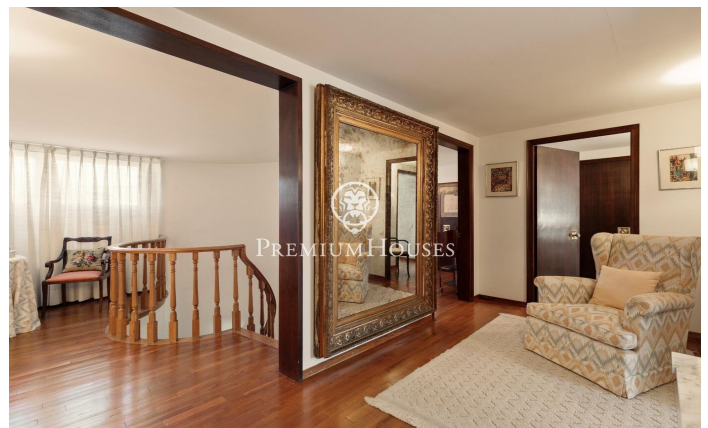

Contact us for more information or to arrange a viewing

Tel: +34 93 798 88 99

info@premiumhouses.com

www.premiumhouses.es