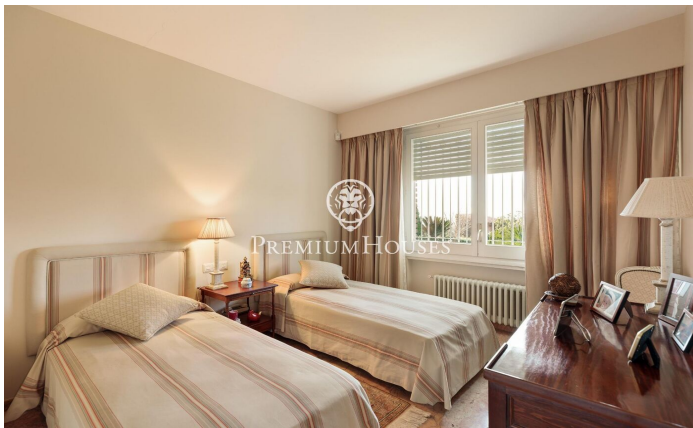

Spectacular House with Sea and Golf Views in Llavanes

Ref: PH103672

Sant Andreu de Llavanes / Maresme/Barcelona Costa Norte

In one of the most exclusive areas of Sant Andreu de Llavanes, next to the prestigious Golf Club, lies this magnificent property surrounded by an impressive 4,000 m² garden that guarantees absolute privacy. With almost 800 m² of floor space, the residence offers space, light and architecture designed to be enjoyed. The entrance, through an elegant roundabout presided over by a hundred-year-old olive tree, anticipates the unique character of the house. The main floor revolves around a spacious hall that distributes the house into three areas. On the right, the night area brings together the master suite with a large bathroom and dressing room and two additional suites. On the left, the spacious kitchen with office, the dining room with fireplace, the laundry room and the service area form a practical and perfectly organised ensemble. Opposite the entrance hall are the social areas: study, library, living room with fireplace and dining room, all connected by large sliding doors that allow for the creation of a large open space with views of the sea and the garden through its enormous windows. Upstairs, a cosy reading corner, an additional lounge and two more suites complete the relaxation area. A magnificent covered porch runs along the entire south façade and becomes a favo...

PRICE UPON REQUEST

793 m²
6 Bedrooms
9 Bathrooms
4,006 m² plot
Pool
Heating
Sea views
Phone
Fireplace
Terrace
Built in closets

Contact us for more information or to arrange a viewing

Tel: +34 93 798 88 99