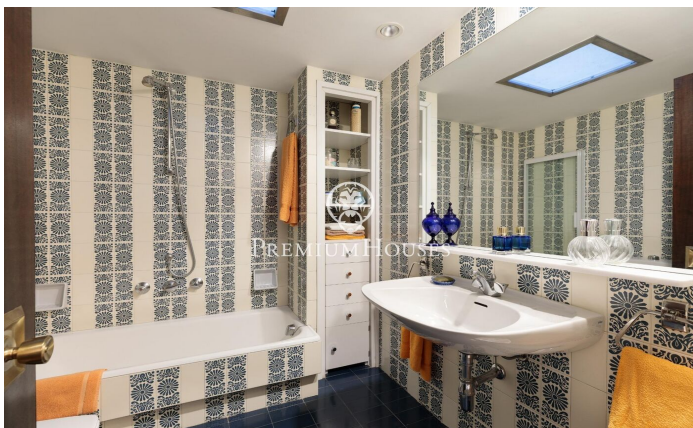

Spectacular House with Sea and Golf Views in Llavanes

Ref: PH103672

Sant Andreu de Llavanes / Maresme/Barcelona Costa Norte

In one of the most exclusive areas of Sant Andreu de Llavanes, next to the prestigious Golf Club, lies this magnificent property surrounded by an impressive 4,000 m² garden that guarantees absolute privacy. With almost 800 m² of floor space, the residence offers space, light and architecture designed to be enjoyed. The entrance, through an elegant roundabout presided over by a hundred-year-old olive tree, anticipates the unique character of the house. The main floor revolves around a spacious hall that distributes the house into three areas. On the right, the night area brings together the master suite with a large bathroom and dressing room and two additional suites. On the left, the spacious kitchen with office, the dining room with fireplace, the laundry room and the service area form a practical and perfectly organised ensemble. Opposite the entrance hall are the social areas: study, library, living room with fireplace and dining room, all connected by large sliding doors that allow for the creation of a large open space with views of the sea and the garden through its enormous windows. Upstairs, a cosy reading corner, an additional lounge and two more suites complete the relaxation area. A magnificent covered porch runs along the entire south façade and becomes a favo...

PRICE UPON REQUEST

793 m²
6 Bedrooms
9 Bathrooms
4,006 m² plot
Pool
Heating
Sea views
Phone
Fireplace
Terrace
Built in closets

Contact us for more information or to arrange a viewing

Tel: +34 93 798 88 99