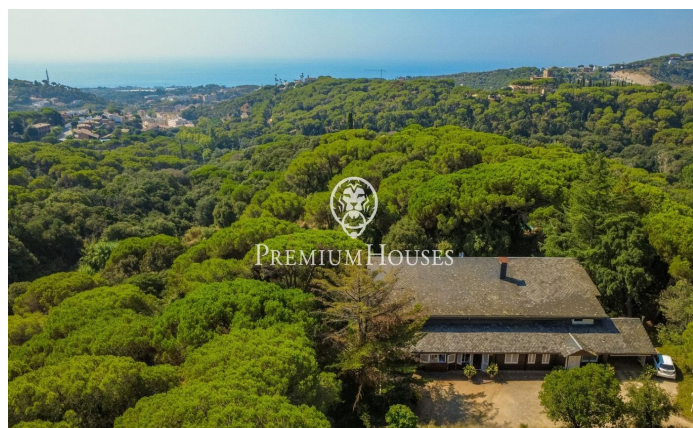

Contact us for more information or to arrange a viewing

Tel: +34 93 798 88 99

info@premiumhouses.com

www.premiumhouses.es