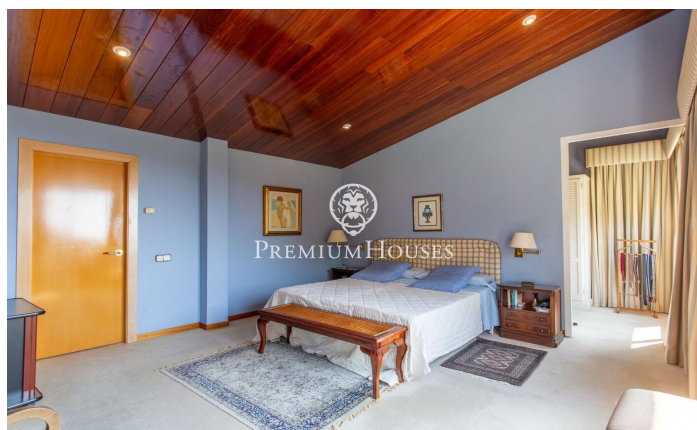

Contact us for more information or to arrange a viewing

Tel: +34 93 798 88 99

info@premiumhouses.com

www.premiumhouses.es