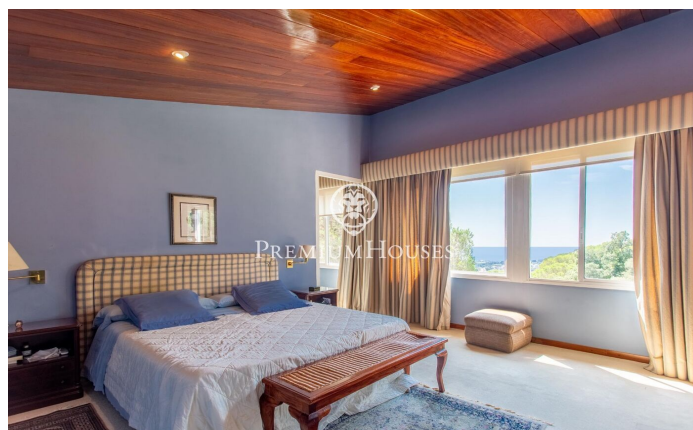

Contact us for more information or to arrange a viewing

Tel: +34 93 798 88 99

info@premiumhouses.com

www.premiumhouses.es