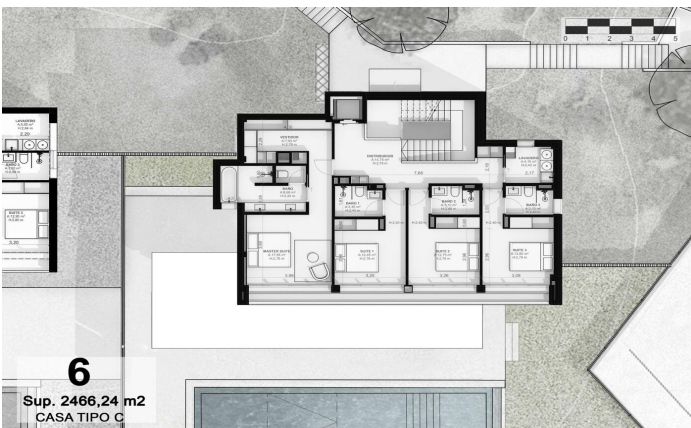

Exclusive new build houses with frontal sea views

Ref: PH102987

Sant Andreu de Llavaneres / Maresme/Barcelona Costa Norte

We present the most exclusive private residential complex with sea views in Sant Andreu de Llavaneres. Luxury and discretion define it! Discover the only luxury residential complex located in a private gated community, with stunning sea views. Located just five minutes from the charming village of Sant Andreu de Llavaneres, these properties are the perfect retreat for those seeking tranquility and elegance. Sant Andreu de Llavaneres is a privileged town, famous for its microclimate that makes it a perfect place to enjoy the sun all year round. Here you will find first-class golf courses, the exclusive El Balis yacht harbour, as well as tennis and paddle tennis clubs to satisfy the most demanding. In addition, its varied gastronomic offer will allow you to enjoy a unique culinary experience. And best of all, you are only 30 minutes away from Barcelona, where you can enjoy its rich cultural and gastronomic offer. Don't miss the opportunity to live in a place where luxury and nature meet! With a total surface area of 19.810m², this residential complex of 6 single-family houses, each with a private garden and spectacular sea views. On entering the complex, we are greeted by a pleasant stroll through magnificent trees and low maintenance Mediterranean vegetation that leads direct...

€2,890,000

569 m²
5 Bedrooms
5 Bathrooms
3,666 m² plot
Pool
A/C
Heating
Lift
Phone
Security
Gym
Parking
Built in closets

Barcelona Coast, the best place to live
Over 2,500 hours of sun per year