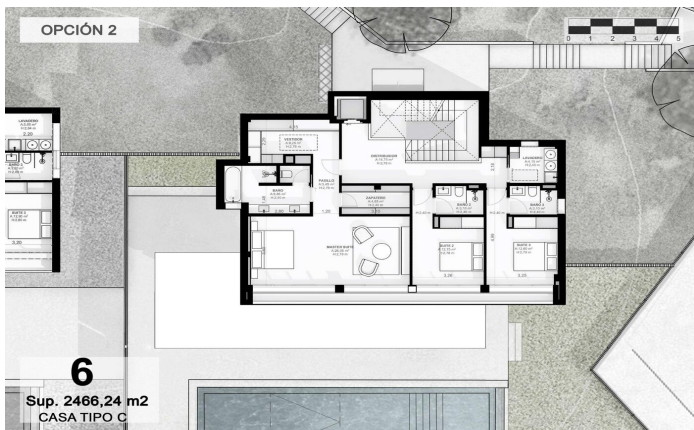

Exclusive new build houses with frontal sea views

Ref: PH102987

Sant Andreu de Llavaneres / Maresme/Barcelona Costa Norte

We present the most exclusive private residential complex with sea views in Sant Andreu de Llavaneres. Luxury and discretion define it! Discover the only luxury residential complex located in a private gated community, with stunning sea views. Located just five minutes from the charming village of Sant Andreu de Llavaneres, these properties are the perfect retreat for those seeking tranquility and elegance. Sant Andreu de Llavaneres is a privileged town, famous for its microclimate that makes it a perfect place to enjoy the sun all year round. Here you will find first-class golf courses, the exclusive El Balis yacht harbour, as well as tennis and paddle tennis clubs to satisfy the most demanding. In addition, its varied gastronomic offer will allow you to enjoy a unique culinary experience. And best of all, you are only 30 minutes away from Barcelona, where you can enjoy its rich cultural and gastronomic offer. Don't miss the opportunity to live in a place where luxury and nature meet! With a total surface area of 19.810m², this residential complex of 6 single-family houses, each with a private garden and spectacular sea views. On entering the complex, we are greeted by a pleasant stroll through magnificent trees and low maintenance Mediterranean vegetation that leads direct...

€2,890,000

569 m²
5 Bedrooms
5 Bathrooms
3,666 m² plot
Pool
A/C
Heating
Lift
Phone
Security
Gym
Parking
Built in closets

Barcelona Coast, the best place to live
Over 2,500 hours of sun per year