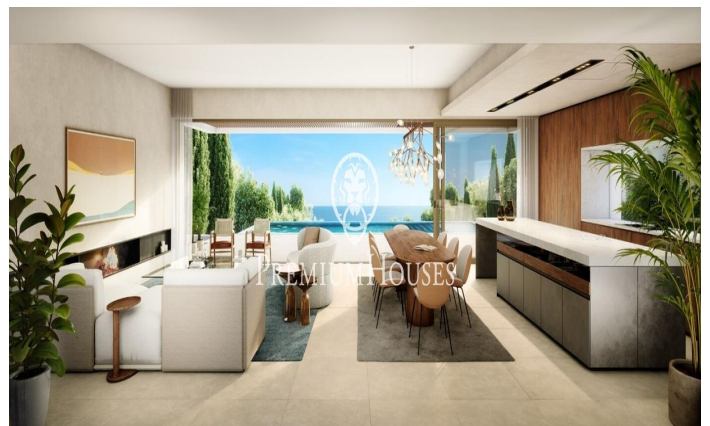

Exclusive new build houses with frontal sea views

Ref: PH102987

Sant Andreu de Llavaneres / Maresme/Barcelona Costa Norte

We present the most exclusive private residential complex with sea views in Sant Andreu de Llavaneres. Luxury and discretion define it! Discover the only luxury residential complex located in a private gated community, with stunning sea views. Located just five minutes from the charming village of Sant Andreu de Llavaneres, these properties are the perfect retreat for those seeking tranquility and elegance. Sant Andreu de Llavaneres is a privileged town, famous for its microclimate that makes it a perfect place to enjoy the sun all year round. Here you will find first-class golf courses, the exclusive El Balis yacht harbour, as well as tennis and paddle tennis clubs to satisfy the most demanding. In addition, its varied gastronomic offer will allow you to enjoy a unique culinary experience. And best of all, you are only 30 minutes away from Barcelona, where you can enjoy its rich cultural and gastronomic offer. Don't miss the opportunity to live in a place where luxury and nature meet! With a total surface area of 19.810m², this residential complex of 6 single-family houses, each with a private garden and spectacular sea views. On entering the complex, we are greeted by a pleasant stroll through magnificent trees and low maintenance Mediterranean vegetation that leads direct...

€2,890,000

569 m²
5 Bedrooms
5 Bathrooms
3,666 m² plot
Pool
A/C
Heating
Lift
Phone
Security
Gym
Parking
Built in closets

Barcelona Coast, the best place to live
Over 2,500 hours of sun per year