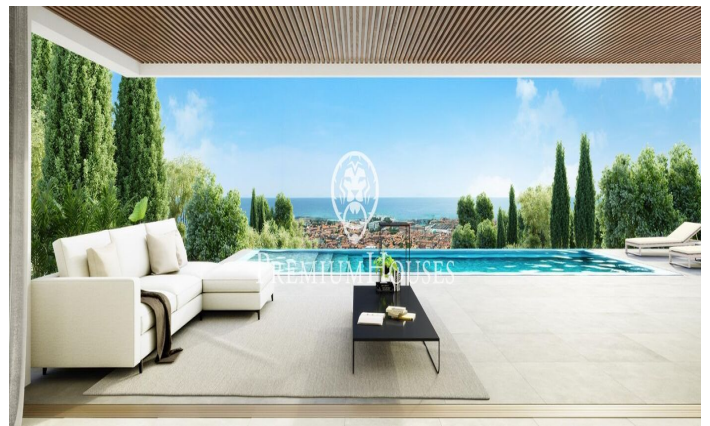

Exclusive new build houses with frontal sea views

Ref: PH102987

Sant Andreu de Llavaneres / Maresme/Barcelona Costa Norte

We present the most exclusive private residential complex with sea views in Sant Andreu de Llavaneres. Luxury and discretion define it! Discover the only luxury residential complex located in a private gated community, with stunning sea views. Located just five minutes from the charming village of Sant Andreu de Llavaneres, these properties are the perfect retreat for those seeking tranquility and elegance. Sant Andreu de Llavaneres is a privileged town, famous for its microclimate that makes it a perfect place to enjoy the sun all year round. Here you will find first-class golf courses, the exclusive El Balis yacht harbour, as well as tennis and paddle tennis clubs to satisfy the most demanding. In addition, its varied gastronomic offer will allow you to enjoy a unique culinary experience. And best of all, you are only 30 minutes away from Barcelona, where you can enjoy its rich cultural and gastronomic offer. Don't miss the opportunity to live in a place where luxury and nature meet! With a total surface area of 19.810m², this residential complex of 6 single-family houses, each with a private garden and spectacular sea views. On entering the complex, we are greeted by a pleasant stroll through magnificent trees and low maintenance Mediterranean vegetation that leads direct...

€2,890,000

569 m²
5 Bedrooms
5 Bathrooms
3,666 m² plot
Pool
A/C
Heating
Lift
Phone
Security
Gym
Parking
Built in closets

Barcelona Coast, the best place to live
Over 2,500 hours of sun per year