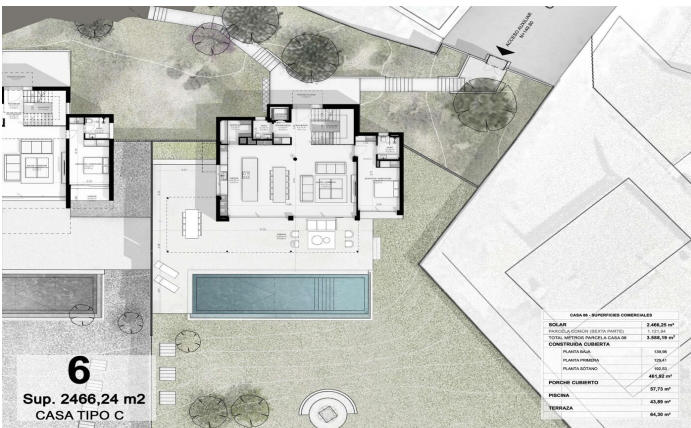

Exclusive new build houses with frontal sea views

Ref: PH102987

Sant Andreu de Llavaneres / Maresme/Barcelona Costa Norte

We present the most exclusive private residential complex with sea views in Sant Andreu de Llavaneres. Luxury and discretion define it! Discover the only luxury residential complex located in a private gated community, with stunning sea views. Located just five minutes from the charming village of Sant Andreu de Llavaneres, these properties are the perfect retreat for those seeking tranquility and elegance. Sant Andreu de Llavaneres is a privileged town, famous for its microclimate that makes it a perfect place to enjoy the sun all year round. Here you will find first-class golf courses, the exclusive El Balis yacht harbour, as well as tennis and paddle tennis clubs to satisfy the most demanding. In addition, its varied gastronomic offer will allow you to enjoy a unique culinary experience. And best of all, you are only 30 minutes away from Barcelona, where you can enjoy its rich cultural and gastronomic offer. Don't miss the opportunity to live in a place where luxury and nature meet! With a total surface area of 19.810m², this residential complex of 6 single-family houses, each with a private garden and spectacular sea views. On entering the complex, we are greeted by a pleasant stroll through magnificent trees and low maintenance Mediterranean vegetation that leads direct...

€2,890,000

569 m²
5 Bedrooms
5 Bathrooms
3,666 m² plot
Pool
A/C
Heating
Lift
Phone
Security
Gym
Parking
Built in closets

Barcelona Coast, the best place to live
Over 2,500 hours of sun per year