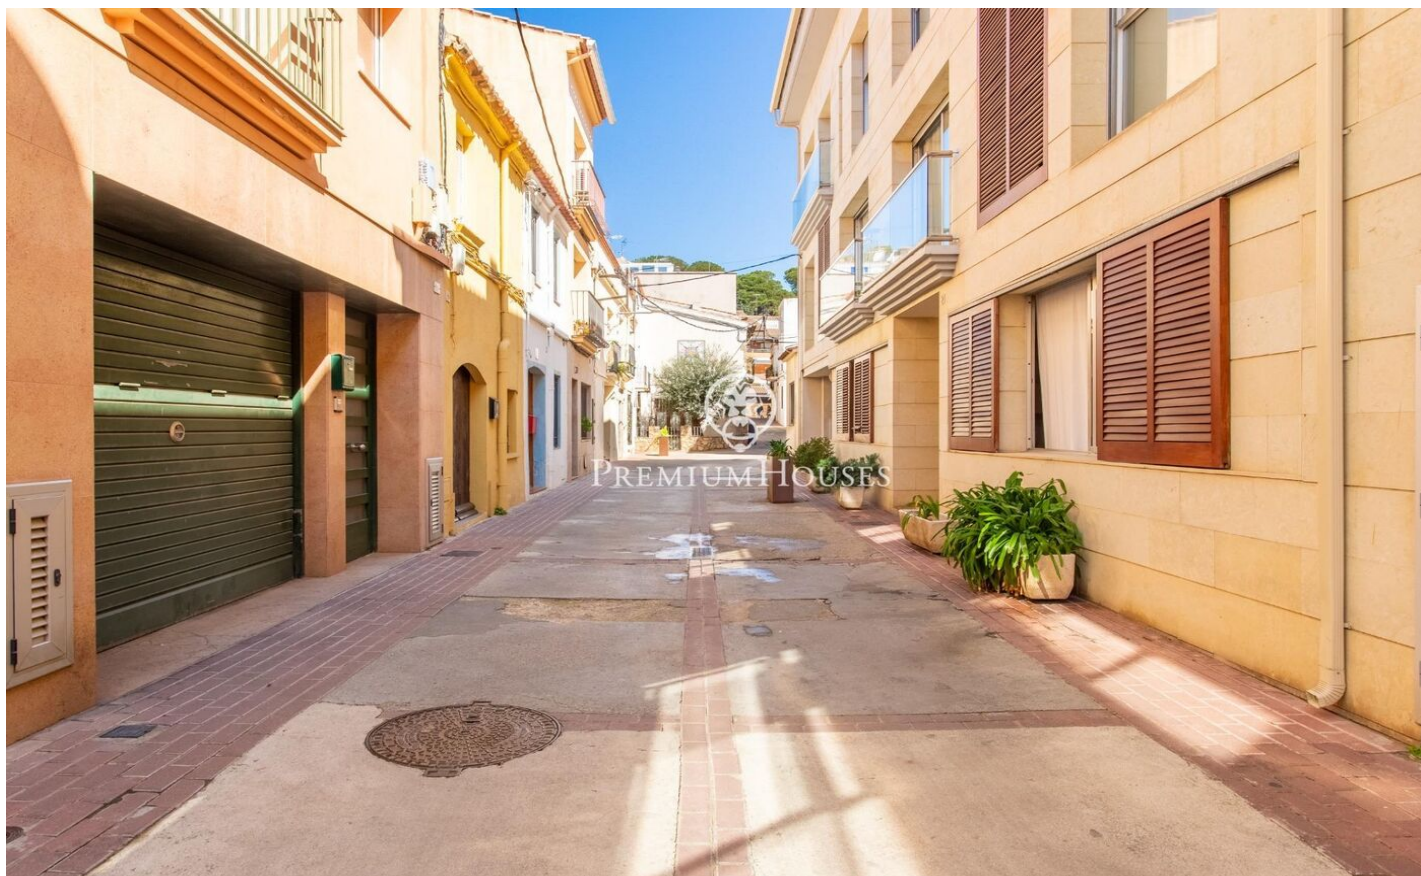

## House and ground-floor property for sale in the center of Sant Andreu de Llavanes

Ref: PH103869

### Sant Andreu de Llavanes / Maresme/Barcelona Costa Norte

Located in one of the most exclusive towns on the Maresme coast, just 36 km from Barcelona, this property offers the perfect combination of quality of life, tranquility, and all services within easy reach. Sant Andreu de Llavanes is known for its privileged setting between the Mediterranean Sea and the Montalt mountain range, its excellent beaches, the prestigious Port Balís marina, its renowned golf course, and an outstanding gastronomic offering that make this town one of the most sought-after residential destinations on the Catalan coast. Situated right in the town center, this welcoming house is in perfect condition and ready to move into. The property features a bright living-dining room, a separate kitchen, a full bathroom, and three bedrooms, one of which is located on the attic floor with direct access to a pleasant terrace, ideal for enjoying moments of relaxation. Undoubtedly, one of its main highlights is the ground floor included in the sale, currently used as a spectacular garage with capacity for four vehicles (70 usable square meters), a storage area, and a bathroom. This exceptional space offers multiple possibilities: keeping it as a garage, creating a leisure area, a gym, a workshop, a professional office, or adapting it to the needs of each family. A pro...