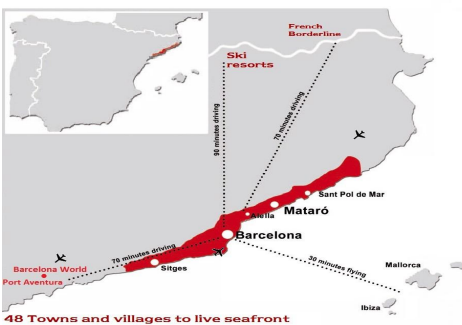

Barcelona Coast, the best place to live
Over 2,500 hours of sun per year