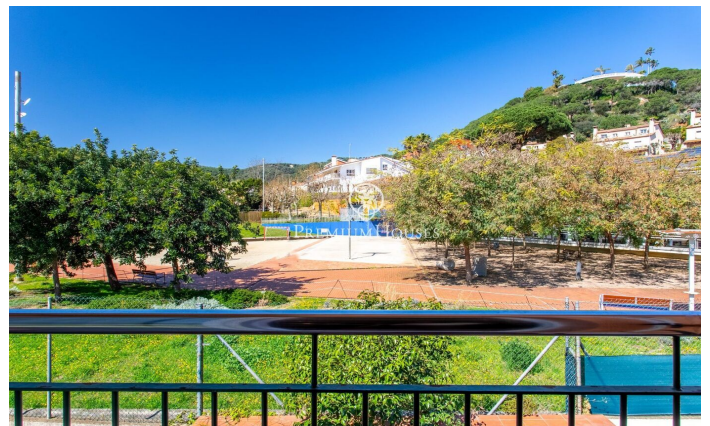

Barcelona Coast, the best place to live
Over 2,500 hours of sun per year

Contact us for more information or to arrange a viewing

Tel: +34 93 798 88 99

info@premiumhouses.com

www.premiumhouses.es