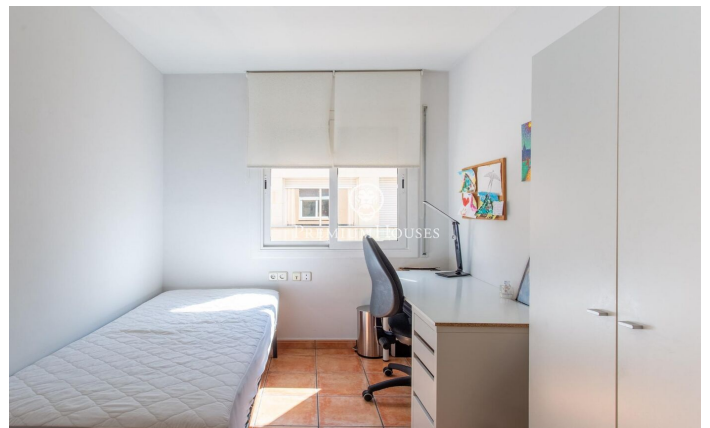

**€450,000**

99 m<sup>2</sup>  
3 Bedrooms  
1 Bathroom  
A/C  
Heating  
Storage  
Security  
Parking  
Terrace  
Balcony  
Built in closets

**Barcelona Coast, the best place to live**  
Over 2,500 hours of sun per year