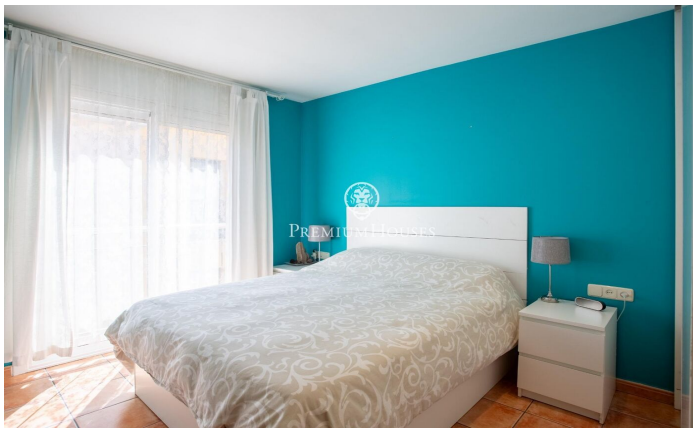

**€450,000**

99 m<sup>2</sup>  
3 Bedrooms  
1 Bathroom  
A/C  
Heating  
Storage  
Security  
Parking  
Terrace  
Balcony  
Built in closets

**Barcelona Coast, the best place to live**  
Over 2,500 hours of sun per year