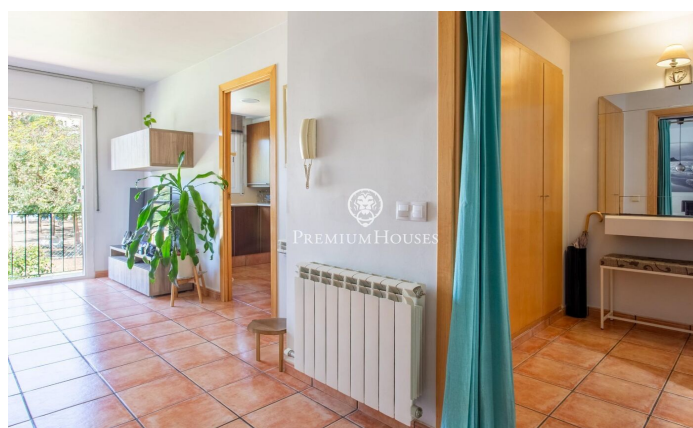

### Sant Andreu de Llavanes / Maresme/Barcelona Costa Norte

Located in one of the most exclusive towns on the Maresme coast, just 36 km from Barcelona, this property offers the perfect combination of quality of life, tranquility, and all services within easy reach. Sant Andreu de Llavanes is known for its privileged setting between the Mediterranean Sea and the Montalt mountain range, its excellent beaches, the prestigious Port Balís marina, its renowned golf course, and an outstanding gastronomic offering that make this town one of the most sought-after residential destinations on the Catalan coast. Situated right in the town center, this welcoming house is in perfect condition and ready to move into. The property features a bright living-dining room, a separate kitchen, a full bathroom, and three bedrooms, one of which is located on the attic floor with direct access to a pleasant terrace, ideal for enjoying moments of relaxation. Undoubtedly, one of its main highlights is the ground floor included in the sale, currently used as a spectacular garage with capacity for four vehicles (70 usable square meters), a storage area, and a bathroom. This exceptional space offers multiple possibilities: keeping it as a garage, creating a leisure area, a gym, a workshop, a professional office, or adapting it to the needs of each family. A pro...

**€450,000**

99 m<sup>2</sup>  
3 Bedrooms  
1 Bathroom  
A/C  
Heating  
Storage  
Security  
Parking  
Terrace  
Balcony  
Built in closets

**Barcelona Coast, the best place to live**  
Over 2,500 hours of sun per year