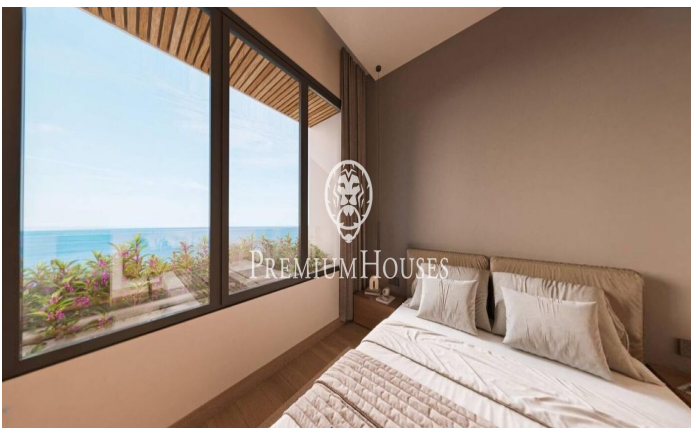

Exclusive new-build homes with frontal sea views

Ref: PH102981

Sant Andreu de Llavaneres / Maresme/Barcelona Costa Norte

We present the most exclusive private residential complex with sea views in Sant Andreu de Llavaneres. Luxury and discretion define it. Discover the only luxury residential complex located in a private gated community, with stunning sea views. Located just five minutes from the charming village of Sant Andreu de Llavaneres, these properties are the perfect retreat for those seeking tranquility and elegance. Sant Andreu de Llavaneres is a privileged town, famous for its microclimate that makes it a perfect place to enjoy the sun all year round. Here you will find first-class golf courses, the exclusive El Balis yacht harbour, as well as tennis and paddle tennis clubs to satisfy the most demanding. In addition, its varied gastronomic offer will allow you to enjoy a unique culinary experience. And best of all, you are only 30 minutes away from Barcelona, where you can enjoy its rich cultural and gastronomic offer. Don't miss the opportunity to live in a place where luxury and nature meet! With a total surface area of 19.810m², this residential complex of 6 single-family houses, each with a private garden and spectacular sea views. On entering the complex, we are greeted by a pleasant stroll through magnificent trees and low maintenance Mediterranean vegetation that leads direct...

€2,590,000

517 m²
5 Bedrooms
5 Bathrooms
2,898 m² plot
Pool
A/C
Heating
Storage
Lift
Phone
Security
Gym
Parking
Terrace
Built in closets

PREMIUMHOUSES
Excellence in Real Estate

Avda. Maresme, 143 Mataró
Tel: +34 93 798 88 99