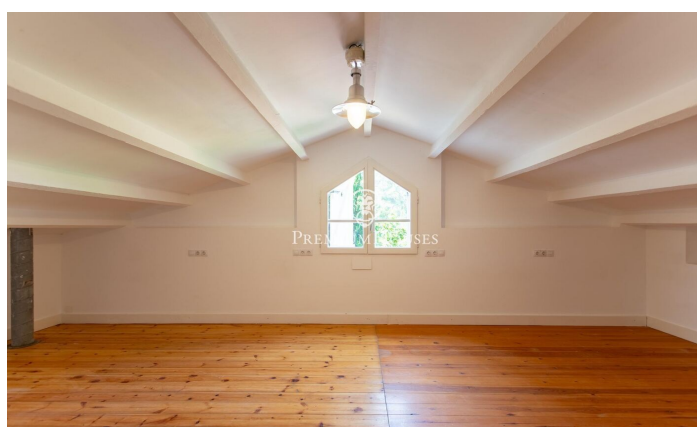

Contact us for more information or to arrange a viewing

Tel: +34 93 798 88 99

info@premiumhouses.com

www.premiumhouses.es