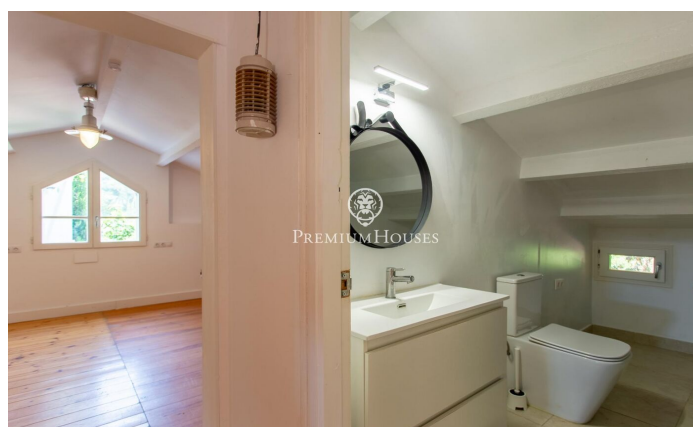

Contact us for more information or to arrange a viewing

Tel: +34 93 798 88 99

info@premiumhouses.com

www.premiumhouses.es