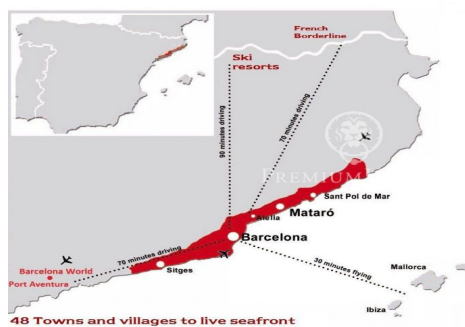

### **Alella / Maresme/Barcelona Costa Norte**

Located in the residential area of Mas Coll, one of the privileged areas of Alella, where to enjoy nature and dream views. This plot has 650 m<sup>2</sup> with beautiful mountain views. An excellent opportunity for families who want to build the house of their dreams. The plot has a total size of 650 m<sup>2</sup>, with the possibility of building 390m<sup>2</sup> on the ground floor and 195m<sup>2</sup> on the first, for a total of 585m<sup>2</sup> built. The area offers public sewerage, public services and the Internet.

**€230,000**

650 m<sup>2</sup> plot

**Barcelona Coast, the best place to live**  
Over 2,500 hours of sun per year

48 Towns and villages to live seafont

Contact us for more information or to arrange a viewing